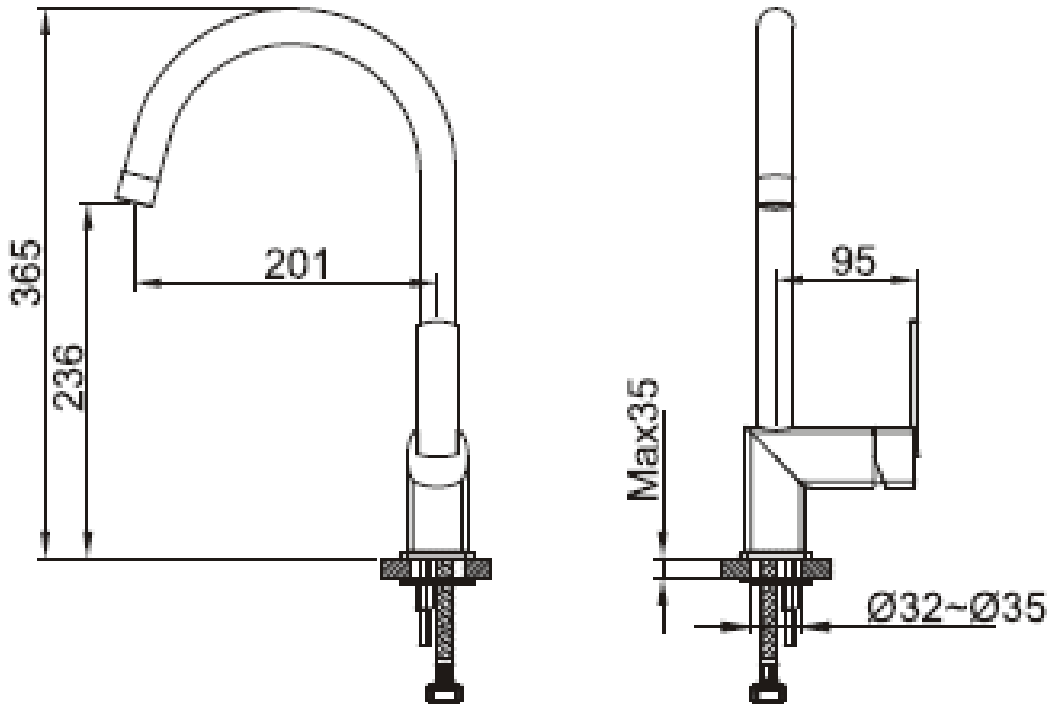

Brand : CAE, China
 Name : SIENA Single lever J spout sink mixer
 Item Code : 89.3736C
 Designer:
 Color / Finish: Chrome Plated
 Dimensions : 365 mm Height
 201 mm Spout Projection

Product info:

- Single lever sink mixer
- With C-spout
- Normal spray
- Flow rate: 10.7 lpm at 3 bars (45 psi)
- Flow pressure: 0.3 Mpa

Add-ons:

- 2x angle valve ½"x¾" (no nuts)

Flushing of pipe must be done before fittings are installed. Failure to do so voids the warranty.

Follow cleaning instructions and avoid using any harmful chemicals.