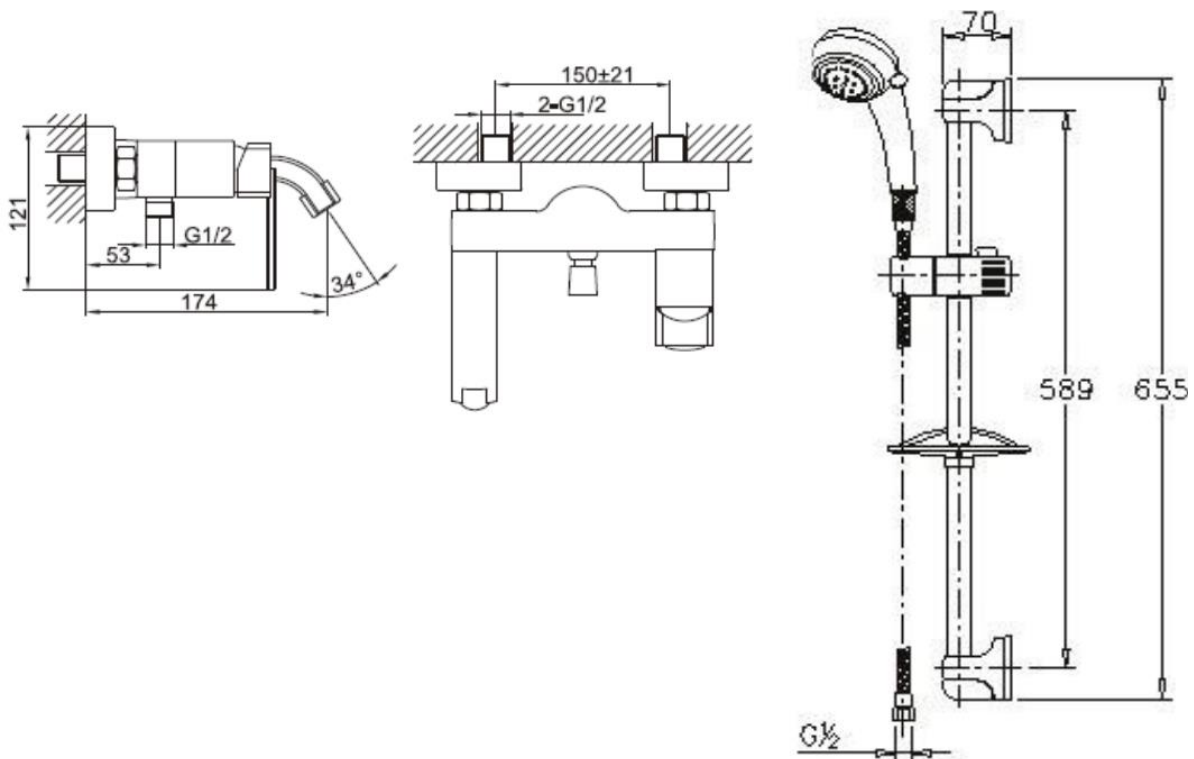

Brand : CAE, China
 Name : SIENA Exposed bath/shower mixer with H87902C bar set
 Item Code : 89.2732C
 Designer:
 Color / Finish: Chrome Plated
 Dimensions : 121 mm height
 174 mm height projection

Product info:

- Exposed single lever bath/shower mixer
- With hand shower bar set
- Normal Spray
- Flow rate: 23.7 lpm at 3 bars (45 psi)
- Flow pressure: 0.3 Mpa

Flushing of pipe must be done before fittings are installed. Failure to do so voids the warranty.