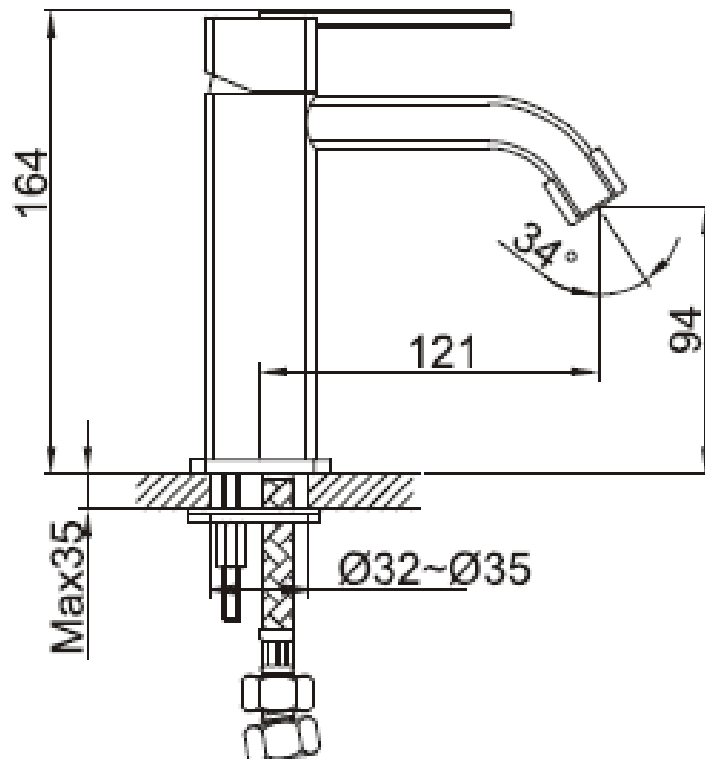

Brand : CAE, China
 Name : SIENA Basin mixer with pop up waste set
 Item Code : 89.1732C
 Designer:
 Color / Finish: Chrome Plated
 Dimensions : 264 mm height
 121 mm height projection

Product info:

- Single lever Basin mixer
- pop-up waste set G 1 ¼
- Normal spray
- Flow rate: 10.7 lpm at 3 Bars (45 psi)
- Flow pressure: 0.3 Mpa

Add-ons:

- 2x angle valve ½"x¾" (no nuts)
- 1x basin waste trap 1¼"

Flushing of pipe must be done before fittings are installed. Failure to do so voids the warranty.

Follow cleaning instructions and avoid using any harmful chemicals.