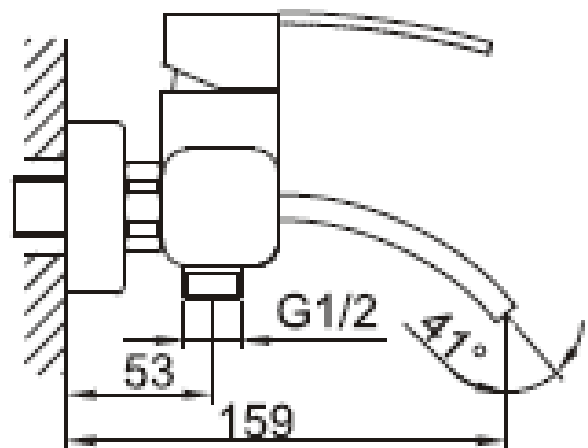

Brand : CAE, China
 Name : TOLEDO Exposed bath/shower mixer with H87968C bar set
 Item Code : 88.2752C
 Designer:
 Color / Finish: Chrome Plated
 Dimensions : 147 mm Spout Projection

Product info:

- Exposed single lever bath/shower mixer
- Normal spray
- Flow rate: 23.7 lpm at 3 bars (45 psi)
- Flow pressure: 0.3Mpa

Add-ons:

- H87968C hand shower wall bar set

Flushing of pipe must be done before fittings are installed. Failure to do so voids the warranty.

Follow cleaning instructions and avoid using any harmful chemicals.