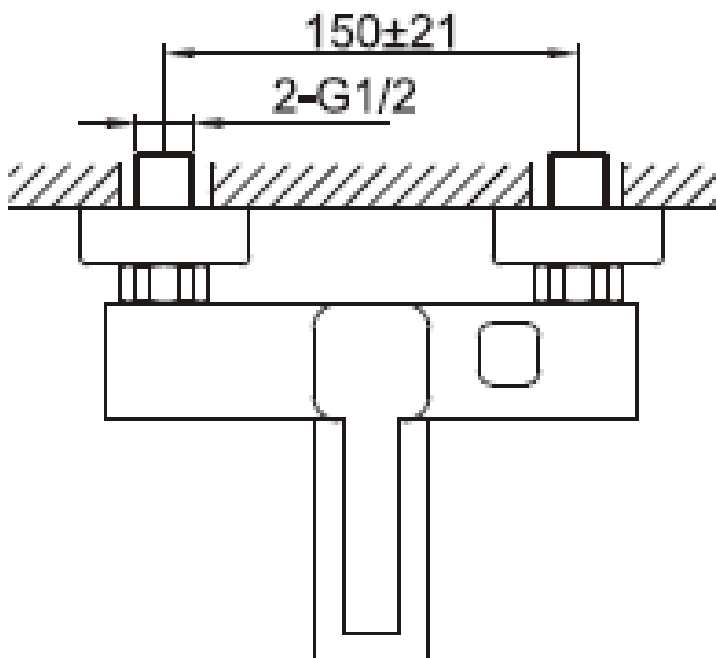

Brand : CAE, China
 Name : TOLEDO Exposed bath/shower mixer with H87968C bar set
 Item Code : 88.2752C
 Designer:
 Color / Finish: Chrome Plated
 Dimensions : 147 mm Spout Projection

Product info:

- Exposed single lever bath/shower mixer
- Normal spray
- Flow rate: 23.7 lpm at 3 bars (45 psi)
- Flow pressure: 0.3Mpa

Add-ons:

- H87968C hand shower wall bar set

Flushing of pipe must be done before fittings are installed. Failure to do so voids the warranty.

Follow cleaning instructions and avoid using any harmful chemicals.