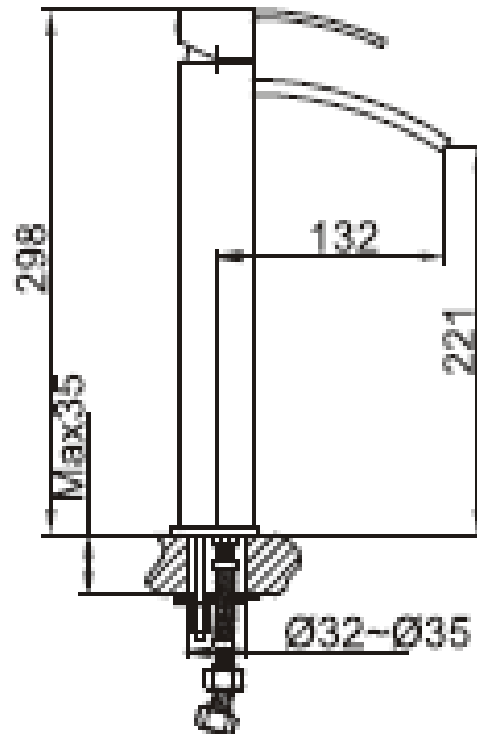

Brand : CAE, China  
Name : TOLEDO Washbowl mixer without pop up waste set  
Item Code : 88.1751C  
Designer:  
Color / Finish: Chrome Plated  
Dimensions : 298 mm Height  
132 mm Spout Projection

**Product info:**

- Single lever tall basin mixer for washbowl
- With 1-1/4" push type pop up
- normal spray
- flow rate: 10.7 lpm at 3 bars (45 psi)
- flow pressure: 0.3Mpa

**Add-ons:**

- 2x angle valve 1/2"x3/8" (no nuts)
- 1x basin waste trap 1 1/4"