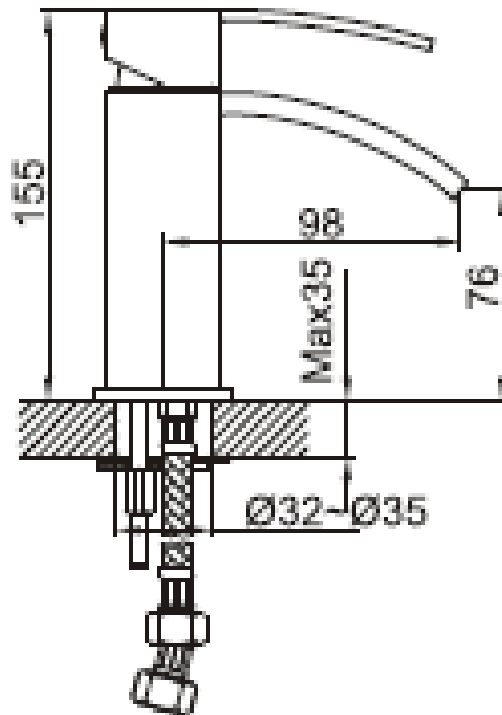

Brand : CAE, China
 Name : TOLEDO Basin mixer with pop up waste set
 Item Code : 88.1750C
 Designer:
 Color / Finish: Chrome Plated
 Dimensions : 155 Height
 98 mm Spout Projection

Product info:

- Single lever Basin mixer
- With pop-up waste set G 1 ¼"
- Normal spray
- Flow rate: 10.7 lpm at 3 bars (45 psi)
- Flow pressure: 0.3Mpa

Add-ons:

- 2x angle valve ½"x¾" (no nuts)
- 1x basin waste trap 1¼"

Flushing of pipe must be done before fittings are installed. Failure to do so voids the warranty.

Follow cleaning instructions and avoid using any harmful chemicals.