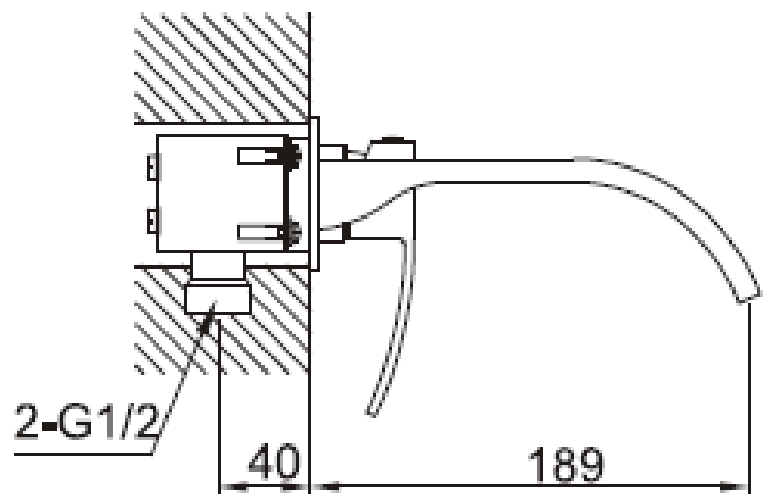

Brand : CAE, China
Name : TOLEDO 2 Hole wall basin mixer with push type pop up
Item Code : 88.1748C
Designer:
Color / Finish: Chrome Plated
Dimensions : 127 mm Height
189 mm Spout Projection

Product info:

- Single lever wall basin mixer
- With 1-1/4" push type pop up
- Normal Spray
- Flow rate: 10.7 lpm at 3 bars (45 psi)
- Flow pressure: 0.3Mpa

Add-ons:

- 1x basin waste trap 1¼"

Flushing of pipe must be done before fittings are installed. Failure to do so voids the warranty.