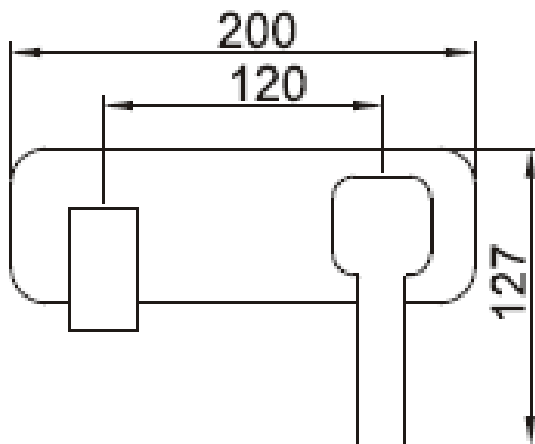

Brand : CAE, China
Name : TOLEDO 2 Hole wall basin mixer with push type pop up
Item Code : 88.1748C
Designer:
Color / Finish: Chrome Plated
Dimensions : 127 mm Height
189 mm Spout Projection

Product info:

- Single lever wall basin mixer
- With 1-1/4" push type pop up
- Normal Spray
- Flow rate: 10.7 lpm at 3 bars (45 psi)
- Flow pressure: 0.3Mpa

Add-ons:

- 1x basin waste trap 1¼"

Flushing of pipe must be done before fittings are installed. Failure to do so voids the warranty.