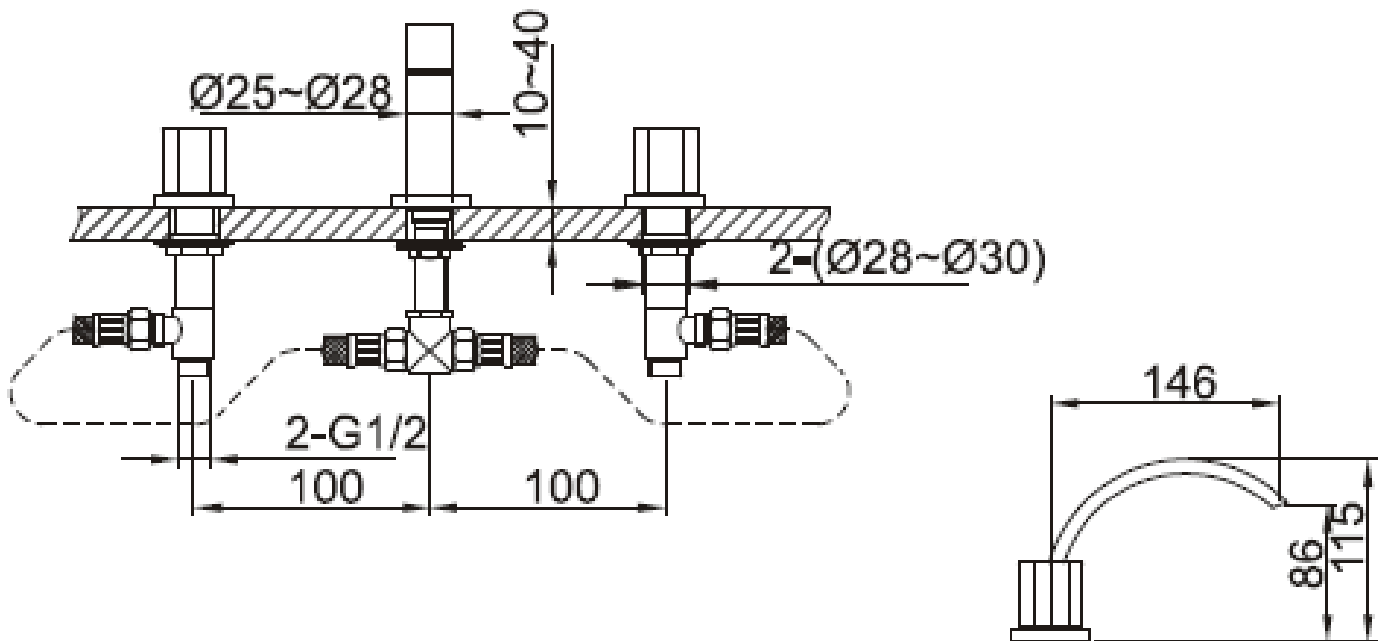

Brand : CAE, China
 Name : TOLEDO 3 Hole basin mixer with pop up waste set
 Item Code : 88.1740C
 Designer:
 Color / Finish: Chrome Plated
 Dimensions : 115 mm Height
 146 mm Spout Projection

Product info:

- 3-hole 2-handle basin mixer
- With 1- ¼" push type pop up
- Normal spray
- Flow rate: 10.7 lpm at 3 bars (45 psi)
- Flow pressure: 6.3Mpa

Add-ons:

- 2x angle valve ½"x½" (no nuts)
- 2x flexible supply hose ½"x½"x?cm
- 1x basin waste trap 1¼"