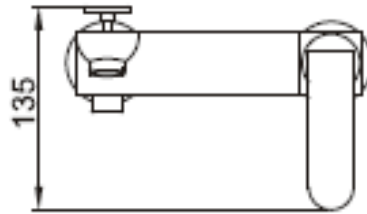

Brand : CAE, China
 Name : MARSALA Exposed bath/shower mixer with H87968C bar set
 Item Code : 87.2646C
 Designer:
 Color / Finish: Chrome Plated
 Dimensions : 135 mm Height
 164 mm Spout Projection

Product info:

- Exposed single lever bath/shower mixer
- With normal spray
- Flow rate: 23.7 lpm at 3 bars (45 psi)
- Flow pressure: 0.3Mpa

Add-ons:

- H97968C hand shower wall bar set

Flushing of pipe must be done before fittings are installed. Failure to do so voids the warranty.