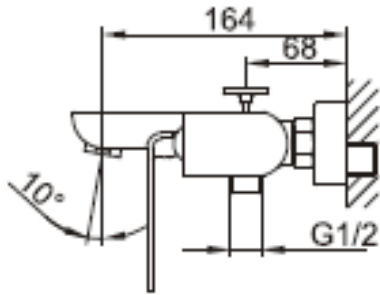

Brand : CAE, China
 Name : MARSALA Exposed bath/shower mixer with H87968C bar set
 Item Code : 87.2646C
 Designer:
 Color / Finish: Chrome Plated
 Dimensions : 135 mm Height
 164 mm Spout Projection

Product info:

- Exposed single lever bath/shower mixer
- With normal spray
- Flow rate: 23.7 lpm at 3 bars (45 psi)
- Flow pressure: 0.3Mpa

Add-ons:

- H97968C hand shower wall bar set

Flushing of pipe must be done before fittings are installed. Failure to do so voids the warranty.