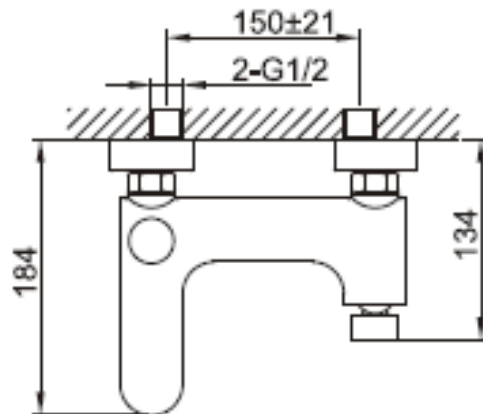

Brand : CAE, China
 Name : MARSALA Exposed bath/shower mixer with H87968C bar set
 Item Code : 87.2646C
 Designer:
 Color / Finish: Chrome Plated
 Dimensions : 135 mm Height
 164 mm Spout Projection

Product info:

- Exposed single lever bath/shower mixer
- With normal spray
- Flow rate: 23.7 lpm at 3 bars (45 psi)
- Flow pressure: 0.3Mpa

Add-ons:

- H97968C hand shower wall bar set

Flushing of pipe must be done before fittings are installed. Failure to do so voids the warranty.