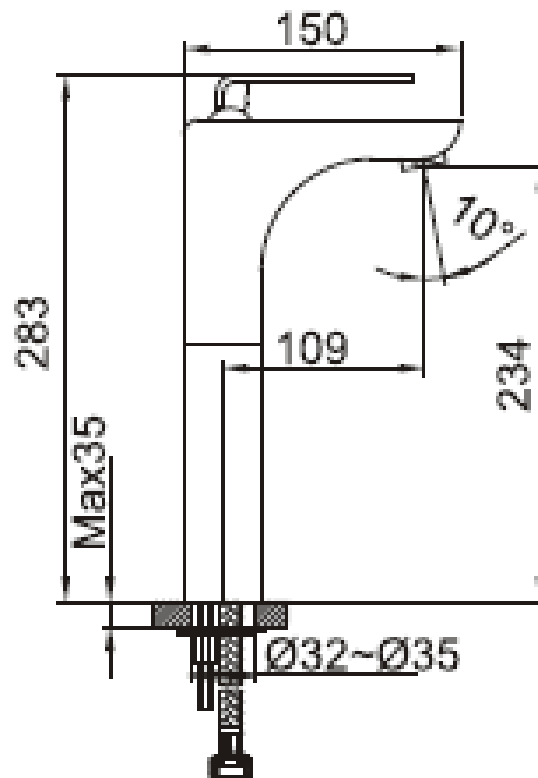

Brand : CAE, China  
 Name : MARSALA Washbowl mixer without pop up waste set  
 Item Code : 87.1634C  
 Designer:  
 Color / Finish: Chrome Plated  
 Dimensions : 283 mm Height  
 109 mm Spout Projection

**Product info:**

- Single lever basin mixer for washbowl
- With 1¼ push type pop up
- Normal spray
- Flow rate: 10.7 lpm at 3 bars (45 psi)
- Flow pressure: 0.3 Mpa

**Add-ons:**

- 2x angle valve ½"x¾" (no nuts)
- 1x basin waste trap 1¼"