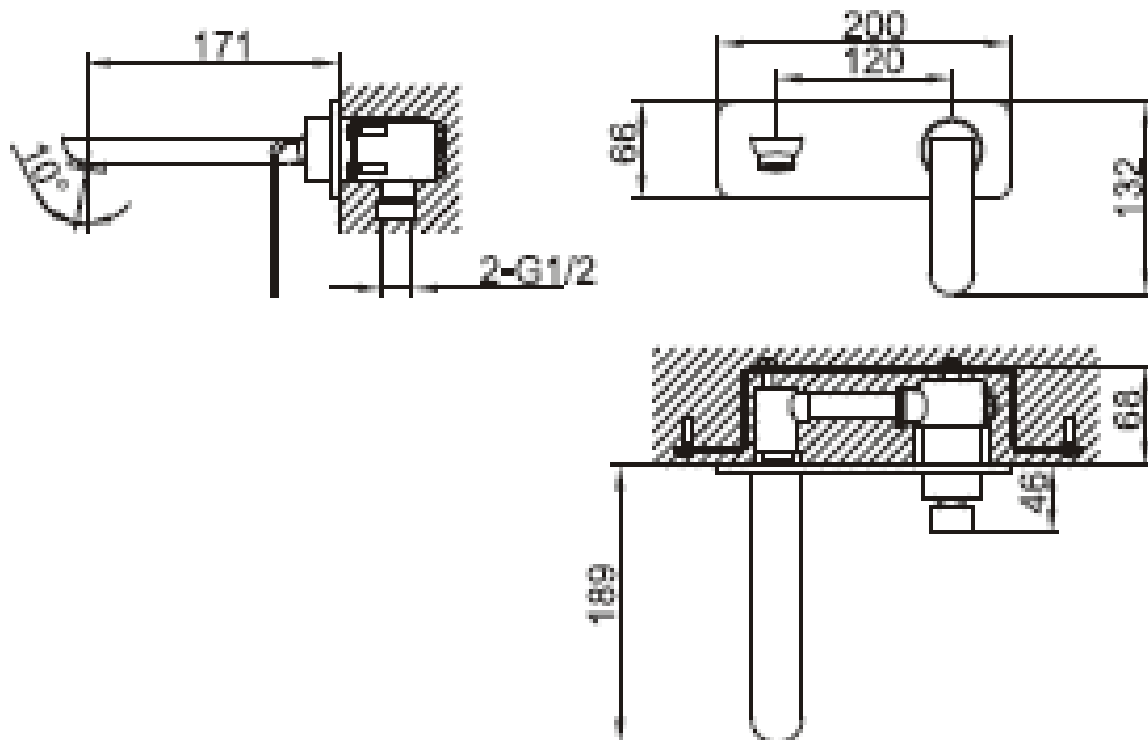

Brand : CAE, China  
 Name : MARSALA 2 Hole wall basin mixer with push type pop up  
 Item Code : 87.1625C  
 Designer:  
 Color / Finish: Chrome Plated  
 Dimensions : 132 mm Height  
 171 mm Spout Projection

**Product info:**

- Wall single lever basin mixer
- With 1-1/4" push type pop up
- Normal spray
- Flow rate: 10.7 lpm at 3 bars (45 psi)
- Flow pressure: 0.3Mpa

**Add-ons:**

- 1x basin waste trap 1 1/4"

Flushing of pipe must be done before fittings are installed. Failure to do so voids the warranty.