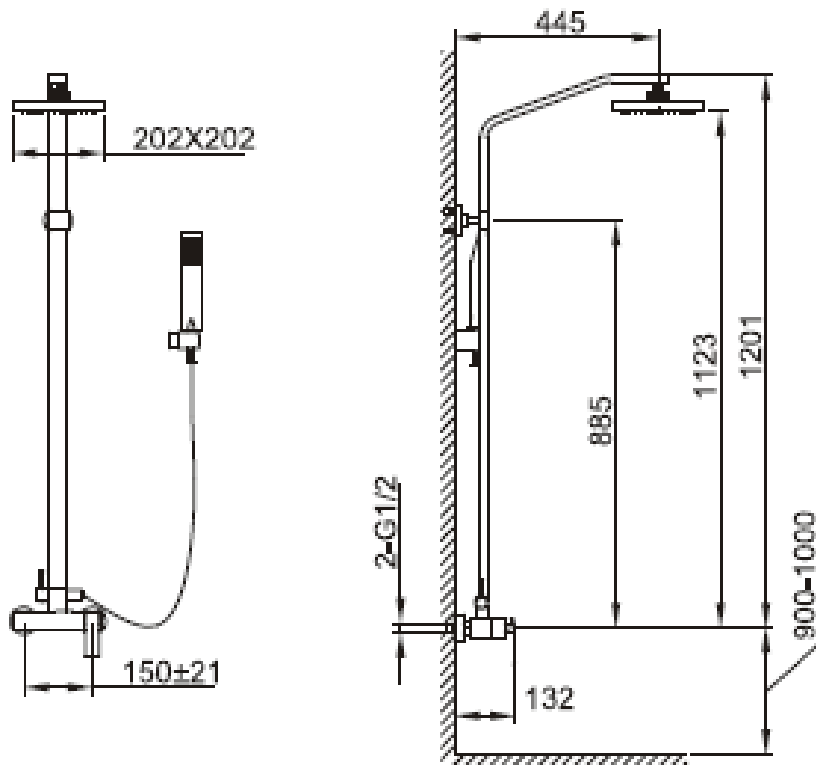

Brand : CAE, China
 Name : CATANIA wall mounted shower pipe with hand & overhead shower mixer
 Item Code : 85.2760C
 Designer:
 Color / Finish: Chrome Plated
 Dimensions : 1201 mm height

Product info:

- Single Lever Shower pipe set
- With Overhead and hand shower set
- Normal spray
- Flow rate: 15.7 lpm at 3 bars (45 psi)
- Flow pressure: 0.3 Mpa