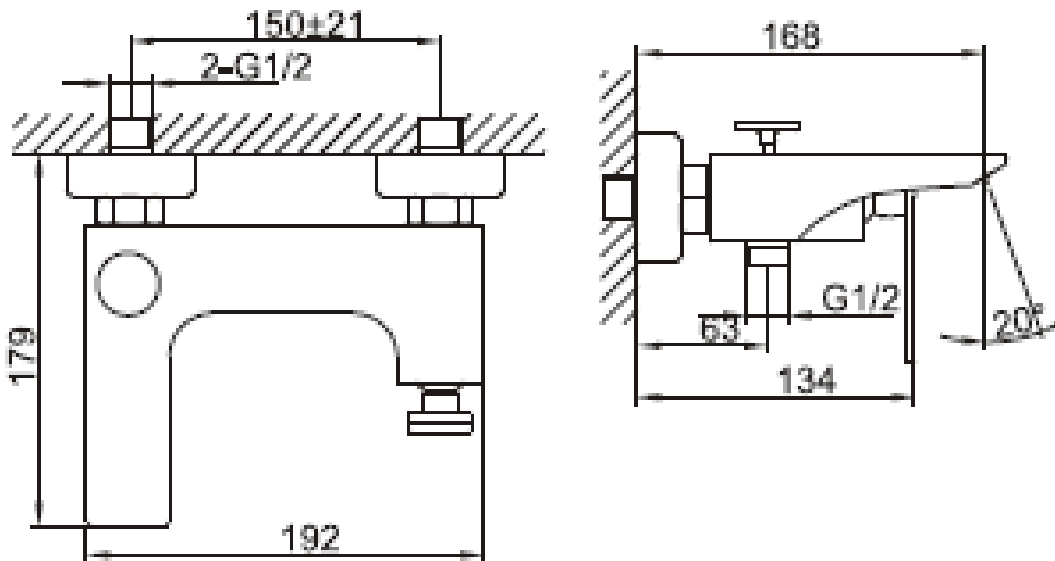

Brand : CAE, China  
 Name : CATANIA Exposed bath/shower mixer with bar set  
 Item Code : 85.2689C + H87968C  
 Designer:  
 Color / Finish: Chrome Plated  
 Dimensions : 264 mm height  
 121 mm height projection

**Product info:**

- Exposed single lever bath/shower mixer
- With hand shower bar set (H87902C)
- Normal spray
- Flow rate: 23.7 lpm at 3 bars (45 psi)
- Flow pressure: 0.3 Mpa

Flushing of pipe must be done before fittings are installed. Failure to do so voids the warranty.