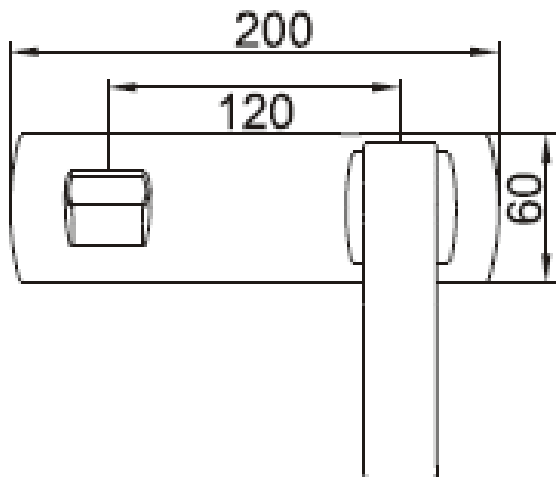

Flushing of pipe must be done before fittings are installed. Failure to do so voids the warranty.

Follow cleaning instructions and avoid using any harmful chemicals.

All information is for reference only. Installation shall always be based on the specs provided with actual delivered items.

For more info, visit www.sanitecph.com