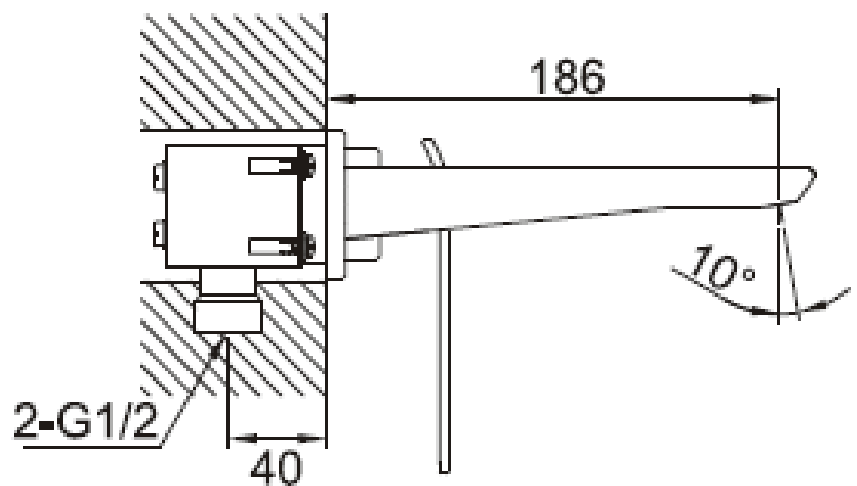

Flushing of pipe must be done before fittings are installed. Failure to do so voids the warranty.

Follow cleaning instructions and avoid using any harmful chemicals.

All information is for reference only. Installation shall always be based on the specs provided with actual delivered items.

For more info, visit www.sanitecph.com