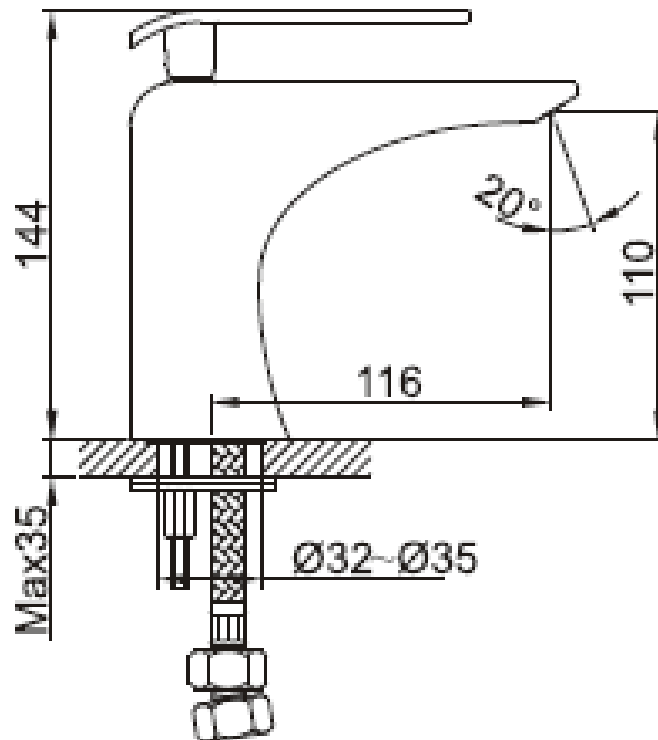

Brand : CAE, China  
 Name : CATANIA Basin mixer with pop up waste set  
 Item Code : 85.1683C  
 Designer:  
 Color / Finish: Chrome Plated  
 Dimensions : 144 mm height  
 116 mm spout projection

**Product info:**

- Single lever Basin mixer
- With pop-up waste set G 1 ¼
- Normal spray
- Flow Rate: 10.7 lpm at 3 bars (45 psi)
- Flow pressure: 0.3 Mpa

**Add-ons:**

- 2x angle valve ½"x¾" (no nuts)
- 1x basin waste trap 1¼"