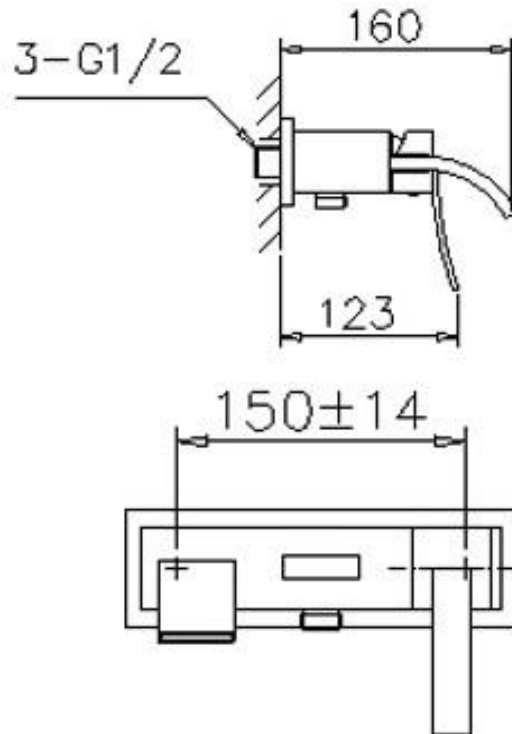

Brand : CAE, China
 Name : PORTOFINO Exposed bath/shower mixer with H87902C bar set
 Item Code : 78.2258C
 Designer:
 Color / Finish: Chrome Plated
 Dimensions : 160 mm Spout Projection

Product info:

- Exposed single lever bath/shower mixer with hand shower bar set (H87968C)
- Normal spray
- Flow rate: 23.7 lpm at 3 bars (45 psi)
- Flow pressure: 0.3Mpa