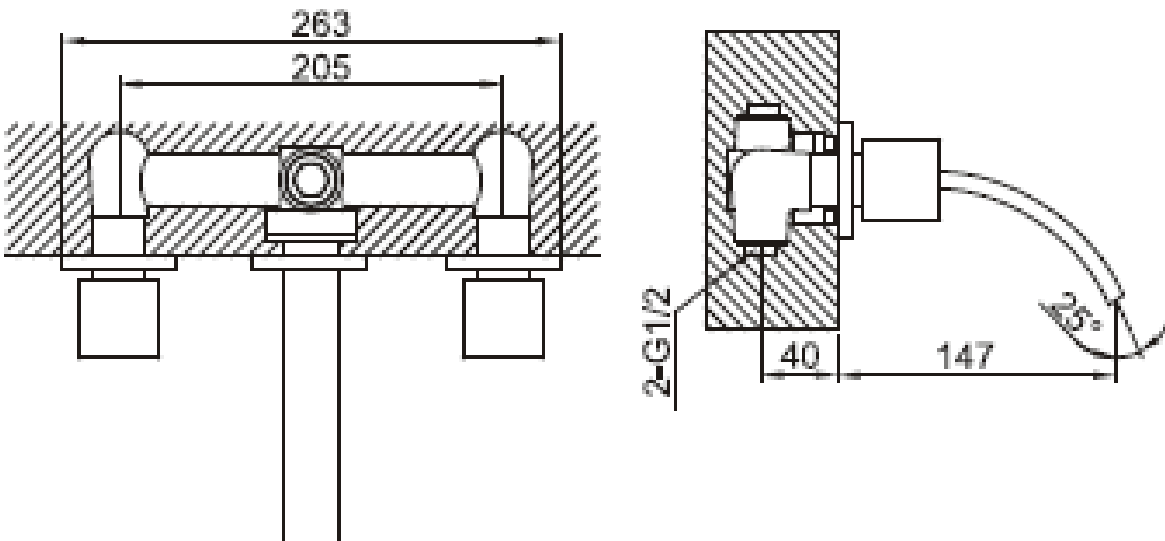

Brand : CAE, China
 Name : PORTOFINO Wall-mounted basin mixer
 Item Code : 78.1418C
 Designer:
 Color / Finish: Chrome Plated
 Dimensions : 147 mm Spout Projection

Product info:

- Wall-mounted 2-handle basin mixer
- normal spray
- flow rate: 10.7 lpm at 3 bars (45 psi)
- flow pressure: 0.3Mpa

Add-ons:

- 1x basin waste trap 1¼"

Flushing of pipe must be done before fittings are installed. Failure to do so voids the warranty.

Follow cleaning instructions and avoid using any harmful chemicals.

All information is for reference only. Installation shall always be based on the specs provided with actual delivered items.