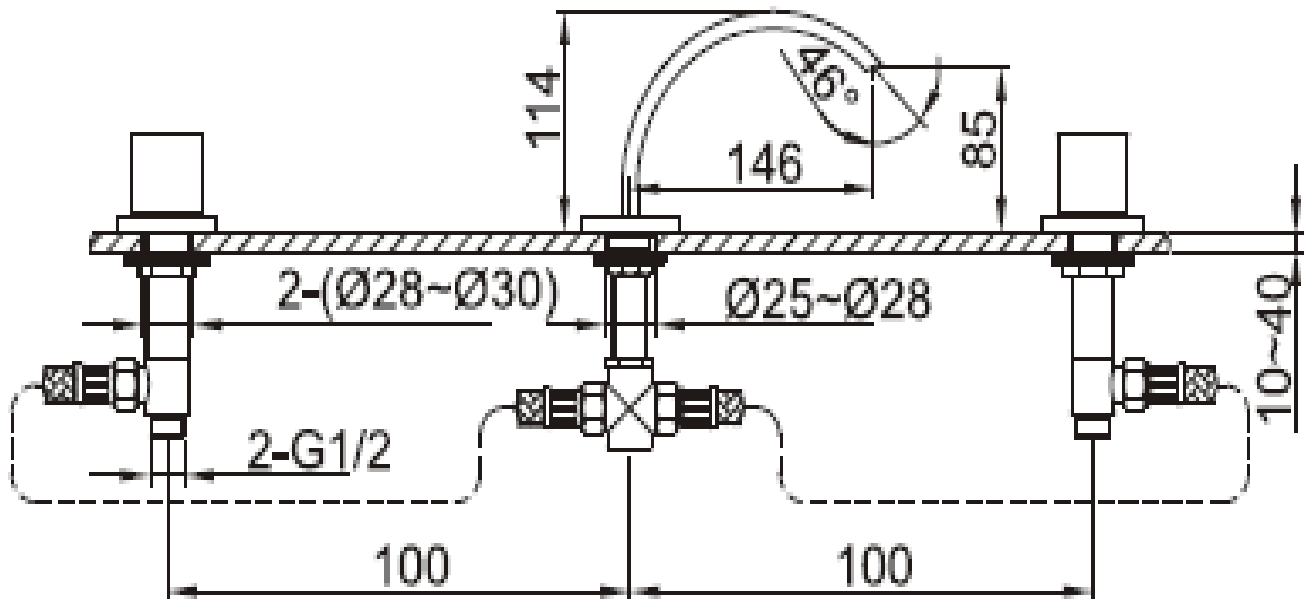

Brand : CAE, China
 Name : PORTOFINO 3 Hole basin mixer with pop up waste set
 Item Code : 78.1326C
 Designer:
 Color / Finish: Chrome Plated
 Dimensions : 114 mm height
 146 mm spout projection

Product info:

- 3-hole basin mixer
- With pop-up waste set G 1 ¼"
- normal spray
- flow rate: 10.7 lpm at 3 bars (45 psi)
- flow pressure: 0.3Mpa

Add-ons

- 2x angle valve ½"x½" (no nuts)
- 2x flexible supply hose ½"x½" x?cm
- 1x basin waste trap 1¼"