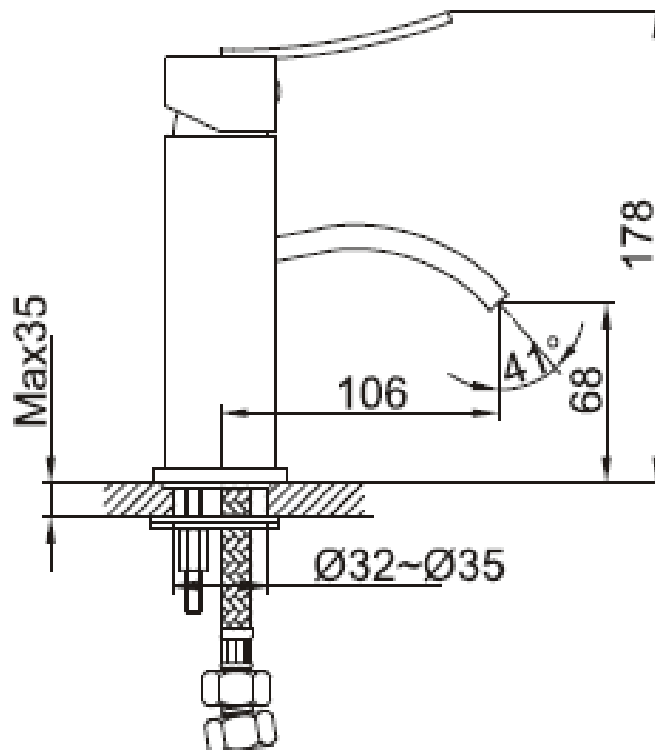

Brand : CAE, China  
 Name : PORTOFINO Basin mixer with pop up waste set  
 Item Code : 78.1258C  
 Designer:  
 Color / Finish: Chrome Plated  
 Dimensions : 178mm height  
 106mm spout projection

**Product info:**

- Single lever Basin mixer
- Pop-up waste set G 1 ¼"
- Normal spray
- Flow rate: 10.7 lpm at 3 bars (45 psi)
- Flow pressure: 0.3Mpa

**Add-ons:**

- 2x angle valve ½"x¾" (no nuts)
- 1x basin waste trap 1¼"