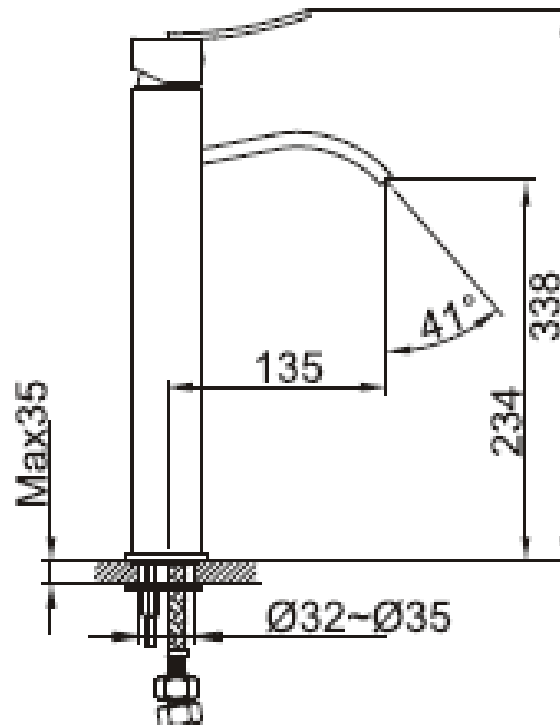

Brand : CAE, China
 Name : PORTOFINO Washbowl mixer without pop up waste set
 Item Code : 78.1158C
 Designer:
 Color / Finish: Chrome Plated
 Dimensions : 338 mm Height
 135 mm Spout Projection

Product info:

- Single lever tall mixer for washbowl
- Without pop-up
- Normal spray
- Flow rate: 10.7 lpm at 3 bars (45 psi)
- Flow pressure: 0.3Mpa

Add-ons:

- 2x angle valve ½"x¾" (no nuts)
- 1x basin waste trap 1¼"
- 1x basin pop-up waste 1¼"