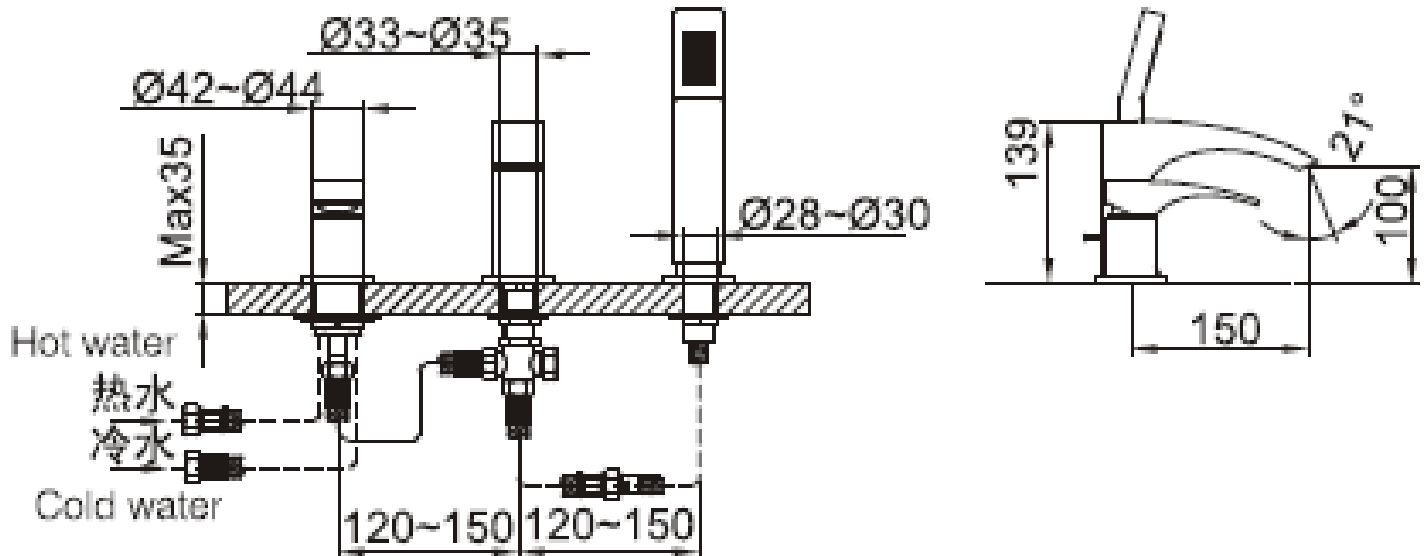

Brand : CAE, China
 Name : GALATINA 3 Hole rim mounted tub mixer
 Item Code : 77.2589C
 Designer:
 Color / Finish: Chrome Plated
 Dimensions : 139 mm Height
 150 mm Spout Projection

Product info:

- 3-Hole single lever rim mounted tub mixer
- With extractable hand shower set
- Normal spray
- Flow rate: 23.7 lpm at 3 bars (45 psi)
- Flow pressure: 0.3Mpa

Add-ons:

- 2x angle valve ½"x½" (no nuts)
- 2x flexible supply hose ½"x½"x?cm

Flushing of pipe must be done before fittings are installed. Failure to do so voids the warranty.

Follow cleaning instructions and avoid using any harmful chemicals.