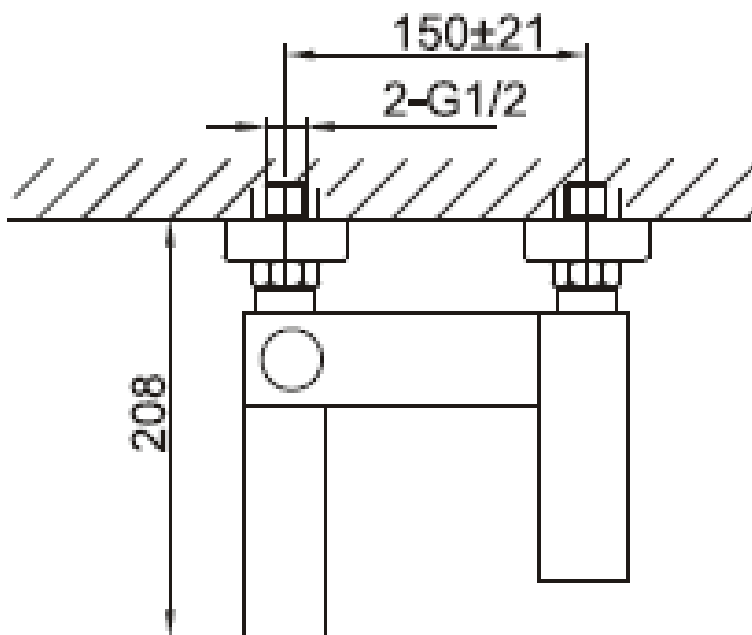

Brand : CAE, China  
 Name : GALATINA Exposed bath/shower mixer with H87968C bar set  
 Item Code : 77.2586C  
 Designer:  
 Color / Finish: Chrome Plated  
 Dimensions : 203 mm Spout Projection

Product info:

- Exposed single lever bath/shower mixer
- Normal spray
- Flow rate: 23.7 lpm at 3 bars (45 psi)
- Flow pressure: 0.3Mpa

Add-on:

- H87968C hand shower wall bar set

Flushing of pipe must be done before fittings are installed. Failure to do so voids the warranty.  
 Follow cleaning instructions and avoid using any harmful chemicals.  
 All information is for reference only. Installation shall always be based on the specs provided with actual delivered items.  
 For more info, visit [www.sanitecph.com](http://www.sanitecph.com)