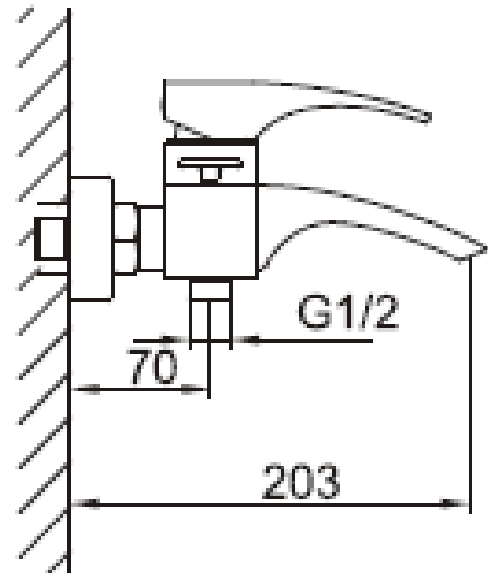

Brand : CAE, China  
 Name : GALATINA Exposed bath/shower mixer with H87968C bar set  
 Item Code : 77.2586C  
 Designer:  
 Color / Finish: Chrome Plated  
 Dimensions : 203 mm Spout Projection

Product info:

- Exposed single lever bath/shower mixer
- Normal spray
- Flow rate: 23.7 lpm at 3 bars (45 psi)
- Flow pressure: 0.3Mpa

Add-on:

- H87968C hand shower wall bar set

Flushing of pipe must be done before fittings are installed. Failure to do so voids the warranty.  
 Follow cleaning instructions and avoid using any harmful chemicals.  
 All information is for reference only. Installation shall always be based on the specs provided with actual delivered items.  
 For more info, visit [www.sanitecph.com](http://www.sanitecph.com)