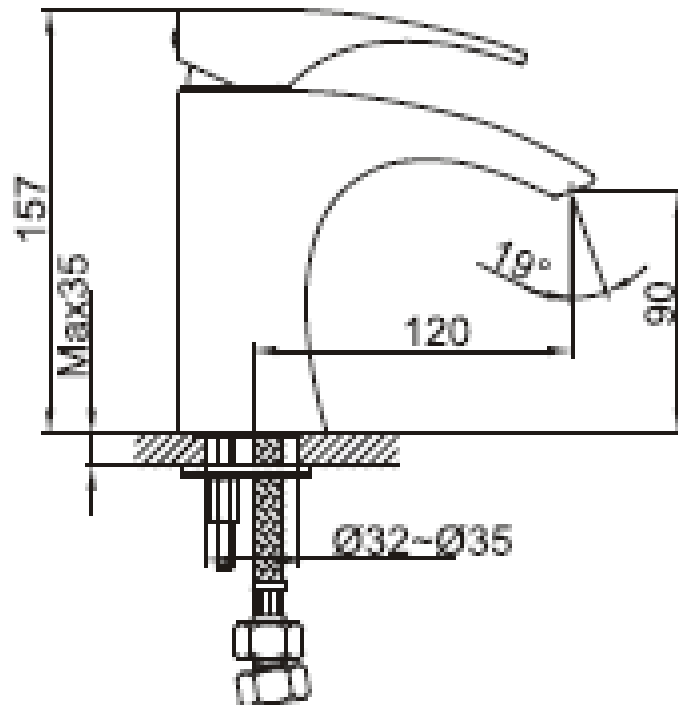

Brand : CAE, China
Name : GALATINA Basin mixer with pop up waste set
Item Code : 77.1586C
Designer:
Color / Finish: Chrome Plated
Dimensions : 157 mm Height
120 mm Spout Projection

Product info:

- Single lever Basin mixer
- 1 ¼ push type pop-up
- Normal spray
- Flow rate: 10.7 lpm at 3 bars (45 psi)
- Flow pressure: 0.3Mpa

Add-ons:

- 2x angle valve ½"x¾" (no nuts)
- 1x basin waste trap 1¼"

Flushing of pipe must be done before fittings are installed. Failure to do so voids the warranty.

Follow cleaning instructions and avoid using any harmful chemicals.