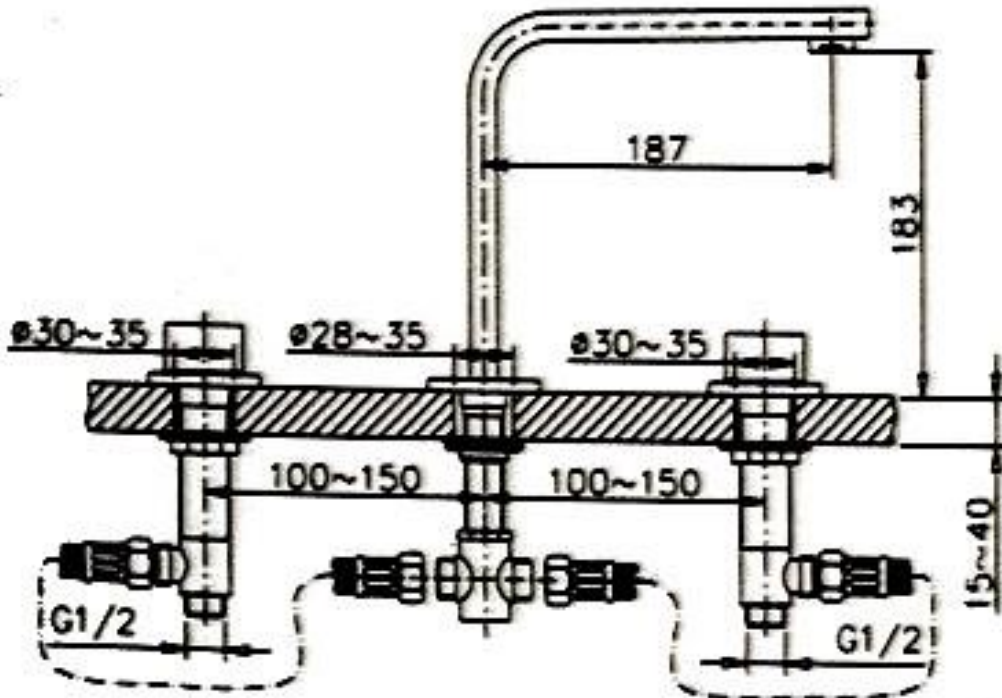

Brand : CAE, China
 Name : THENA 3 Hole basin mixer with pop up waste set
 Item Code : 76.1337C
 Designer:
 Color / Finish: Chrome Plated
 Dimensions : 187 mm Spout Projection

Product info:

- 3-hole 2-handle basin mixer
- With pop-up waste set G 1 ¼"
- Normal spray
- Flow rate: 10.7 lpm at 3 bars (45 psi)
- Flow pressure: 0.3Mpa

Add-ons:

- 2x angle valve ½"x½" (no nuts)
- 2x flexible supply hose ½"x½"x?cm
- 1x basin waste trap 1 ¼"

Flushing of pipe must be done before fittings are installed. Failure to do so voids the warranty.
 Follow cleaning instructions and avoid using any harmful chemicals.
 All information is for reference only. Installation shall always be based on the specs provided with actual delivered items.
 For more info, visit www.sanitecph.com