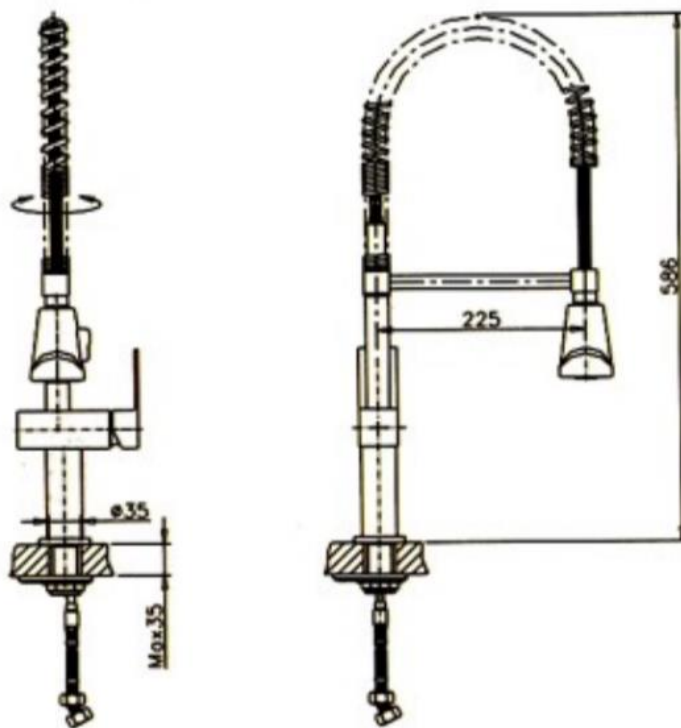

Brand : CAE, China
Name : THAMES, Single lever Sink mixer with pull-out
Item Code : 75.3363C

Color / Finish: Chrome Plated
Dimensions : 586mm height
225mm spout projection

Product info:

- Single lever Sink mixer with pull-out
- normal spray
- flow rate: 10.7 lpm at 3 bars (45 psi)
- flow pressure: 0.3Mpa