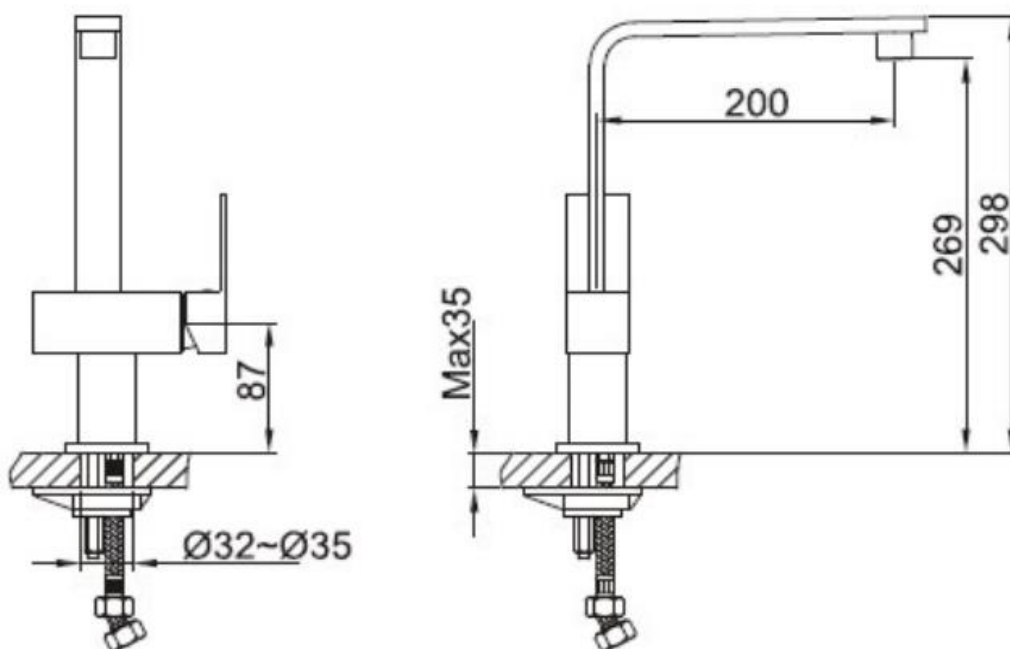

Brand : CAE, China
 Name : THAMES, Single lever sink mixer, L spout
 Item Code : 75.3325C

Color / Finish: Chrome Plated
 Dimensions : 298mm height
 200mm spout projection

Product info:

- Single lever sink mixer, L-spout
- normal spray
- flow rate: 10.7 lpm at 3 bars (45 psi)
- flow pressure: 0.3Mpa