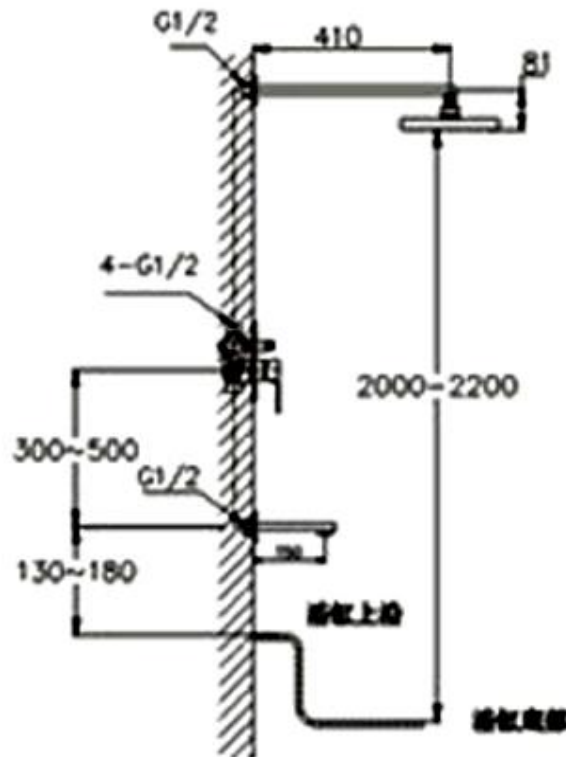

Brand : CAE, China  
 Name : THAMES Concealed bath/shower mixer with overhead shower and spout  
 Item Code : 75.2349C  
 Designer:  
 Color / Finish: Chrome Plated  
 Dimensions : 2000-2200 x 410 mm

**Product info:**

- Concealed single lever bath/shower mixer
- With overhead shower and spout
- Normal Spray
- Flow rate: 15.7 lpm at 3 bars (45 psi)
- Flow pressure: 0.3 Mpa

Flushing of pipe must be done before fittings are installed. Failure to do so voids the warranty.  
 Follow cleaning instructions and avoid using any harmful chemicals.  
 All information is for reference only. Installation shall always be based on the specs provided with actual delivered items.  
 For more info, visit [www.sanitecph.com](http://www.sanitecph.com)