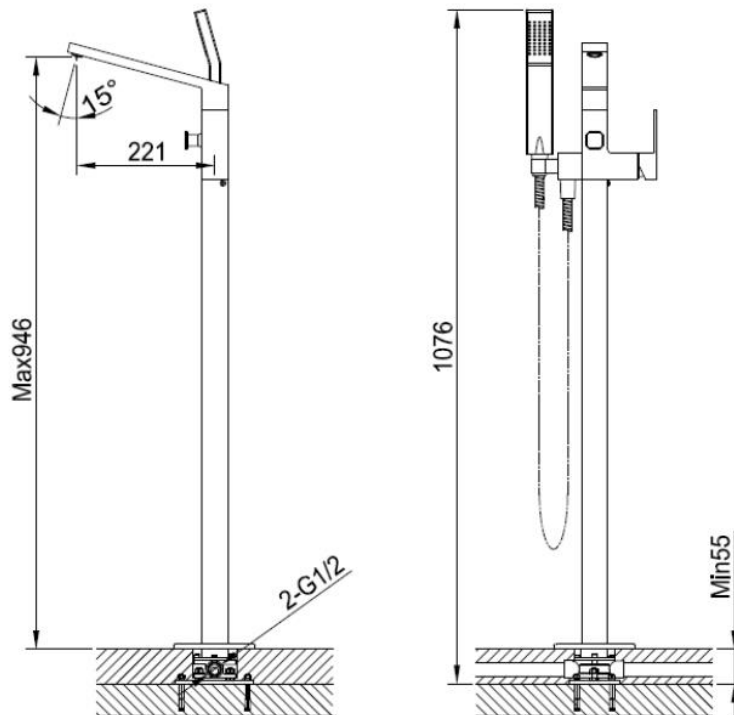

Brand : CAE, China
Name : THAMES floor mounted bathtub mixer with hand shower
Item Code : 75.2223PBR

Color / Finish: Matte Black
Dimensions :

Product info:

- Floor mounted bathtub mixer
- With hand shower