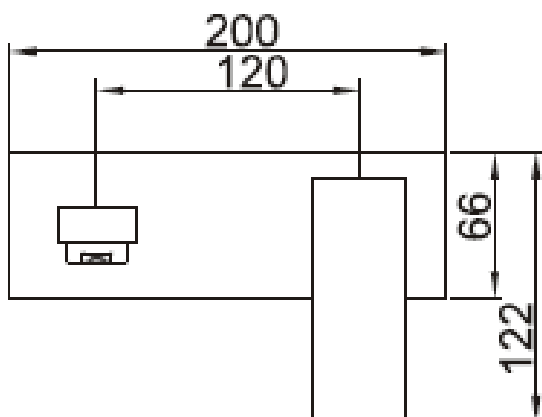

Flushing of pipe must be done before fittings are installed. Failure to do so voids the warranty.

Follow cleaning instructions and avoid using any harmful chemicals.

All information is for reference only. Installation shall always be based on the specs provided with actual delivered items.

For more info, visit www.sanitecph.com