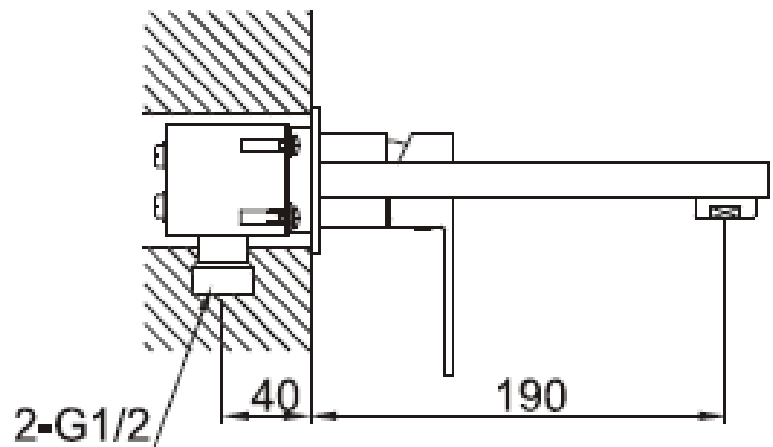

Flushing of pipe must be done before fittings are installed. Failure to do so voids the warranty.

Follow cleaning instructions and avoid using any harmful chemicals.

All information is for reference only. Installation shall always be based on the specs provided with actual delivered items.

For more info, visit www.sanitecph.com