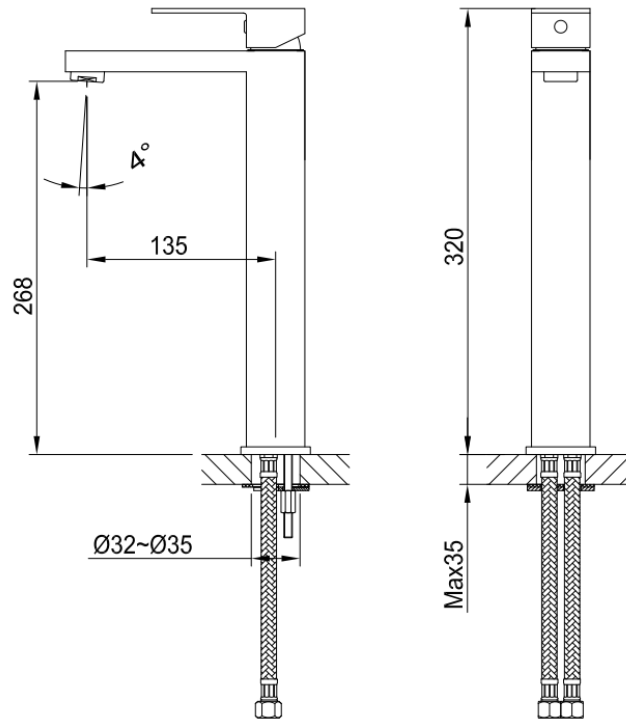

Brand : CAE, China  
Name : THAMES washbowl mixer with pop up waste set  
Item Code : 75.1129PBR  
Color / Finish: Matte Black  
Dimensions : 320 mm height

**Product info:**

- Washbowl mixer
- With pop-up waste set
- With flexible hoses