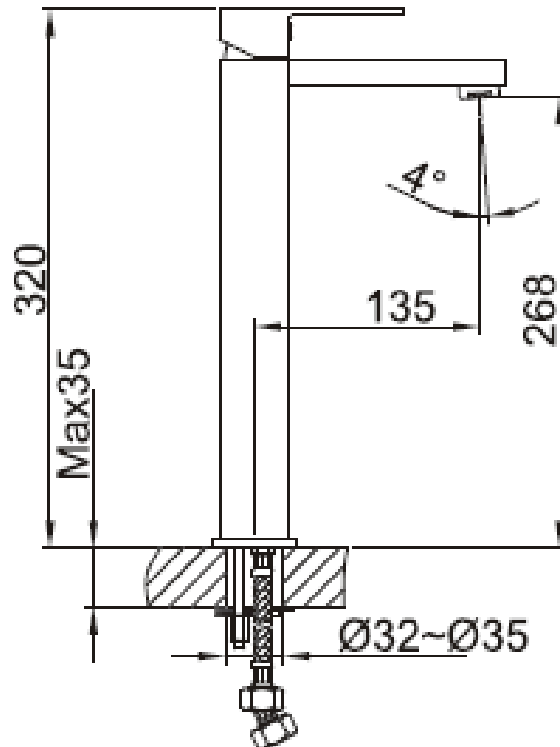

Brand : CAE, China  
 Name : THAMES Washbowl mixer without pop up waste set  
 Item Code : 75.1129C  
 Designer:  
 Color / Finish: Chrome Plated  
 Dimensions : 320 mm height  
 135 mm spout projection

**Product info:**

- Single Lever Shower pipe set
- With Overhead and hand shower set
- Normal spray
- Flow rate: 15.7 lpm at 3 bars (45 psi)
- Flow pressure: 0.3 Mpa

**Add-ons:**

- 1/2 x 3/8 angle valve (2pcs)
- Push type pop up
- Push type pop up with overflow