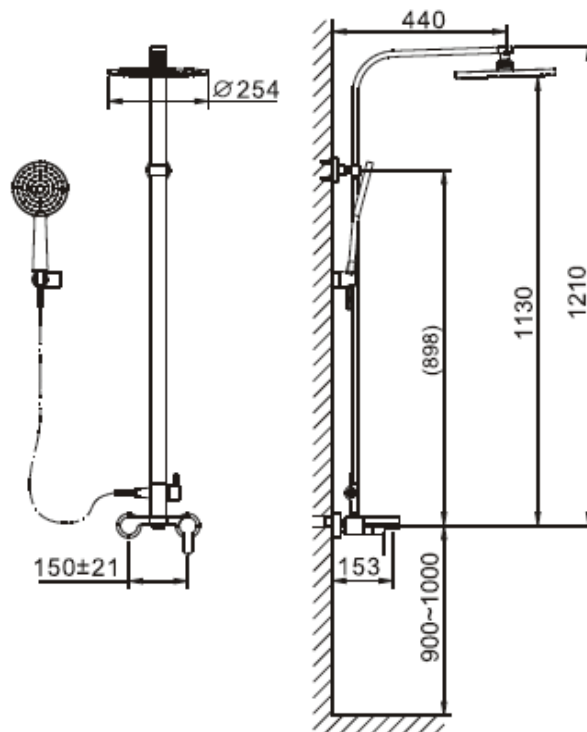

Brand : CAE, China
 Name : GARDA Wall mounted shower pipe with hand & overhead shower and spout
 Item Code : 67.2806C
 Designer:
 Color / Finish: Chrome Plated
 Dimensions : 1210 mm Height

Product info:

- Single lever shower pipe set with overhead
- Handshower set
- Bath spout
- Normal spray
- Flow rate: 15.7 lpm at 3 bars (45 psi)
- Flow pressure: 0.3Mpa

Flushing of pipe must be done before fittings are installed. Failure to do so voids the warranty.