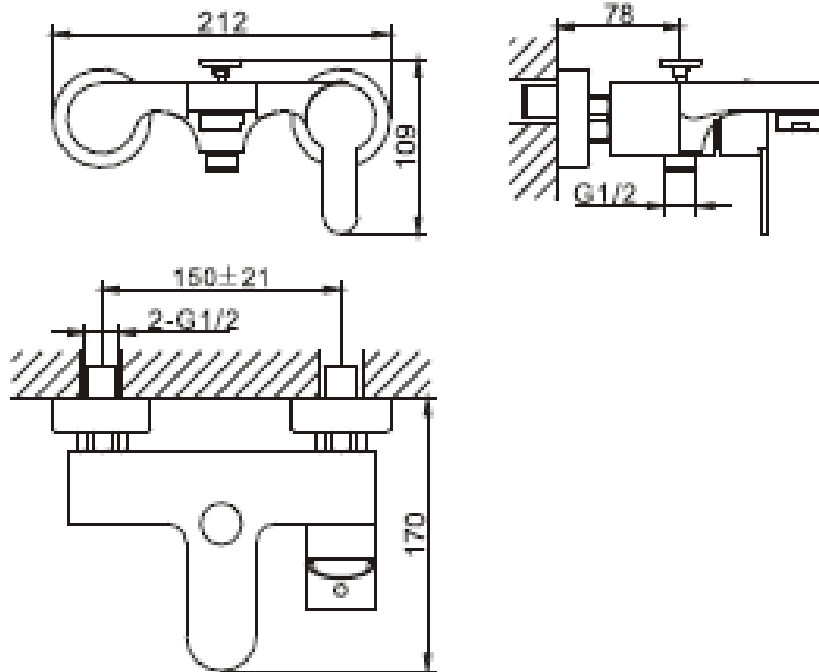

Brand : CAE, China
 Name : GARDA Exposed bath/shower mixer with H87902C bar set
 Item Code : 67.2804C
 Designer:
 Color / Finish: Chrome Plated
 Dimensions : 109 mm height
 170 mm Spout Projection

Product info:

- Exposed single lever bath/shower mixer
- With normal spray
- Flow rate: 23.7 lpm at 3 bars (45 psi)
- Flow pressure: 0.3 Mpa

Add-ons:

- H97968C hand shower wall bar set

Flushing of pipe must be done before fittings are installed. Failure to do so voids the warranty.