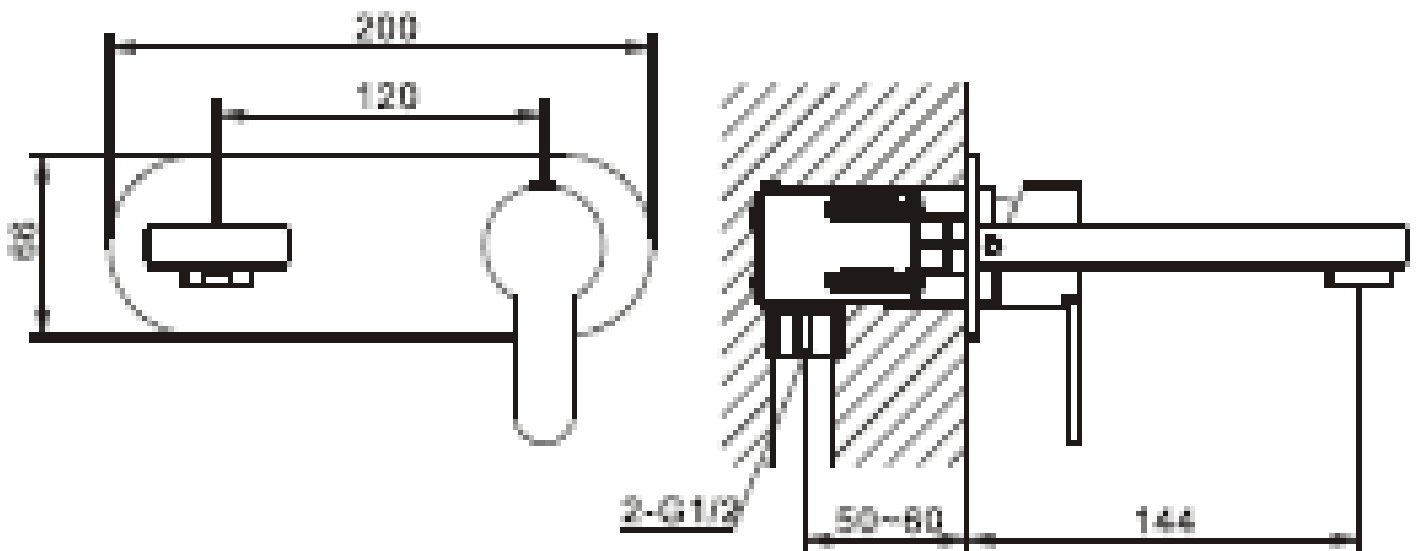

Brand : CAE, China
 Name : GARDA Wall basin mixer with push type pop up
 Item Code : 67.1809C
 Designer:
 Color / Finish: Chrome Plated
 Dimensions : 144 mm Spout Projection

Product info:

- Single lever wall basin mixer
- With 1 ¼" push type pop up
- Normal spray
- Flow Rate: 10.7 lpm at 3 bars (45 psi)
- Flow pressure: 0.3Mpa

Add-ons:

- 1x basin waste trap 1¼"

Flushing of pipe must be done before fittings are installed. Failure to do so voids the warranty.

Follow cleaning instructions and avoid using any harmful chemicals.

All information is for reference only. Installation shall always be based on the specs provided with actual delivered items.