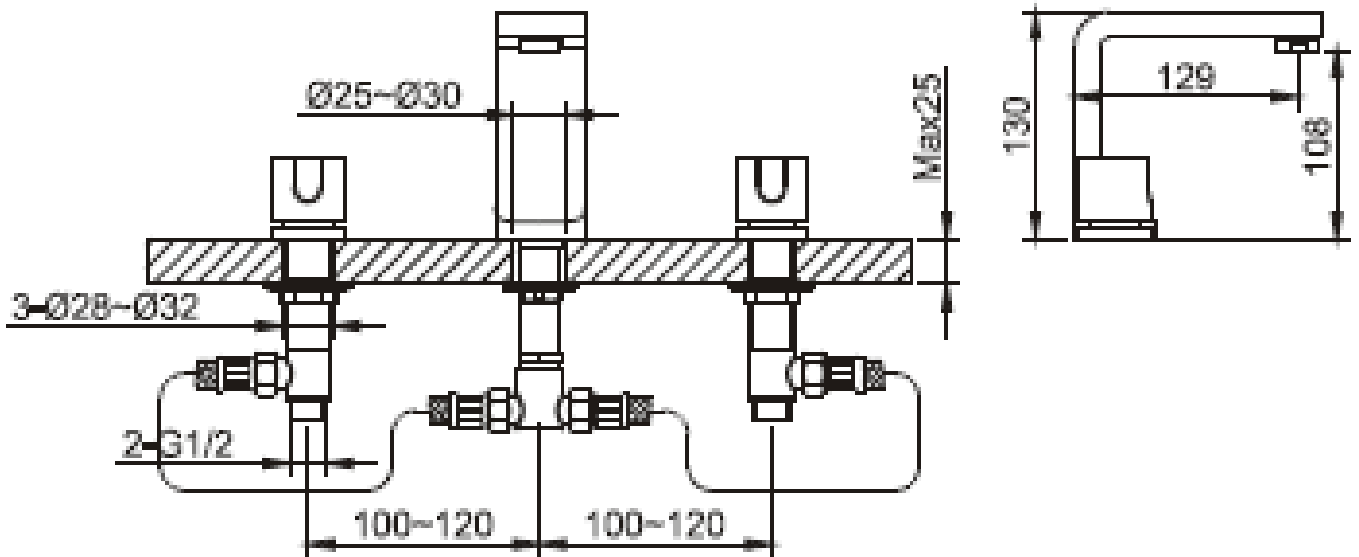

Brand : CAE, China
 Name : GARDA 3 Hole basin mixer with pop up waste set
 Item Code : 67.1807C
 Designer:
 Color / Finish: Chrome Plated
 Dimensions : 130 mm Height
 129 mm Spout Projection

Product info:

- 3-Hole 2-handle basin mixer
- With 1¼ push type pop up
- Normal spray
- Flow rate: 10.7 lpm at 3 bars (45 psi)
- Flow pressure: 0.3Mpa

Add-ons:

- 2x angle valve ½"x½" (no nuts)
- 2x flexible supply hose ½"x½" x?cm
- 1x basin waste trap 1¼"