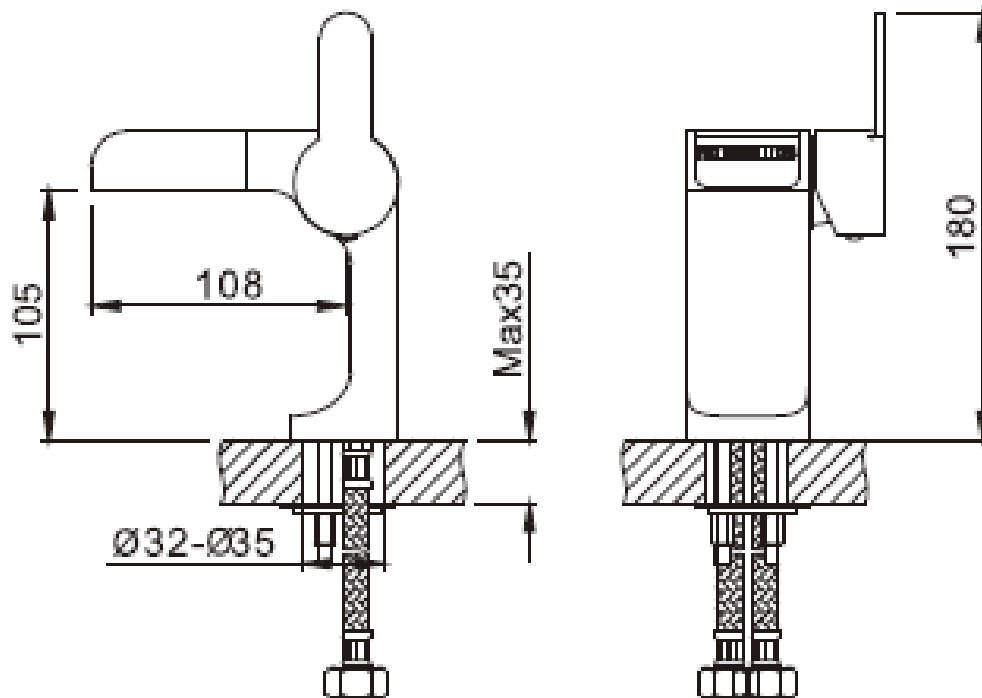

Brand : CAE, China  
 Name : GARDA Basin mixer open spout with pop up waste set  
 Item Code : 67.1805C  
 Designer:  
 Color / Finish: Chrome Plated  
 Dimensions : 180 mm Height  
 108 mm Spout Projection

**Product info:**

- Single lever Basin mixer
- 1¼" push type pop up
- Wall fall spray
- Flow rate: 10.7 lpm at 3 bars (45 psi)
- Flow pressure: 0.3Mpa

**Add-ons:**

- 2x angle valve ½"x¾" (no nuts)
- 1x basin waste trap 1¼"