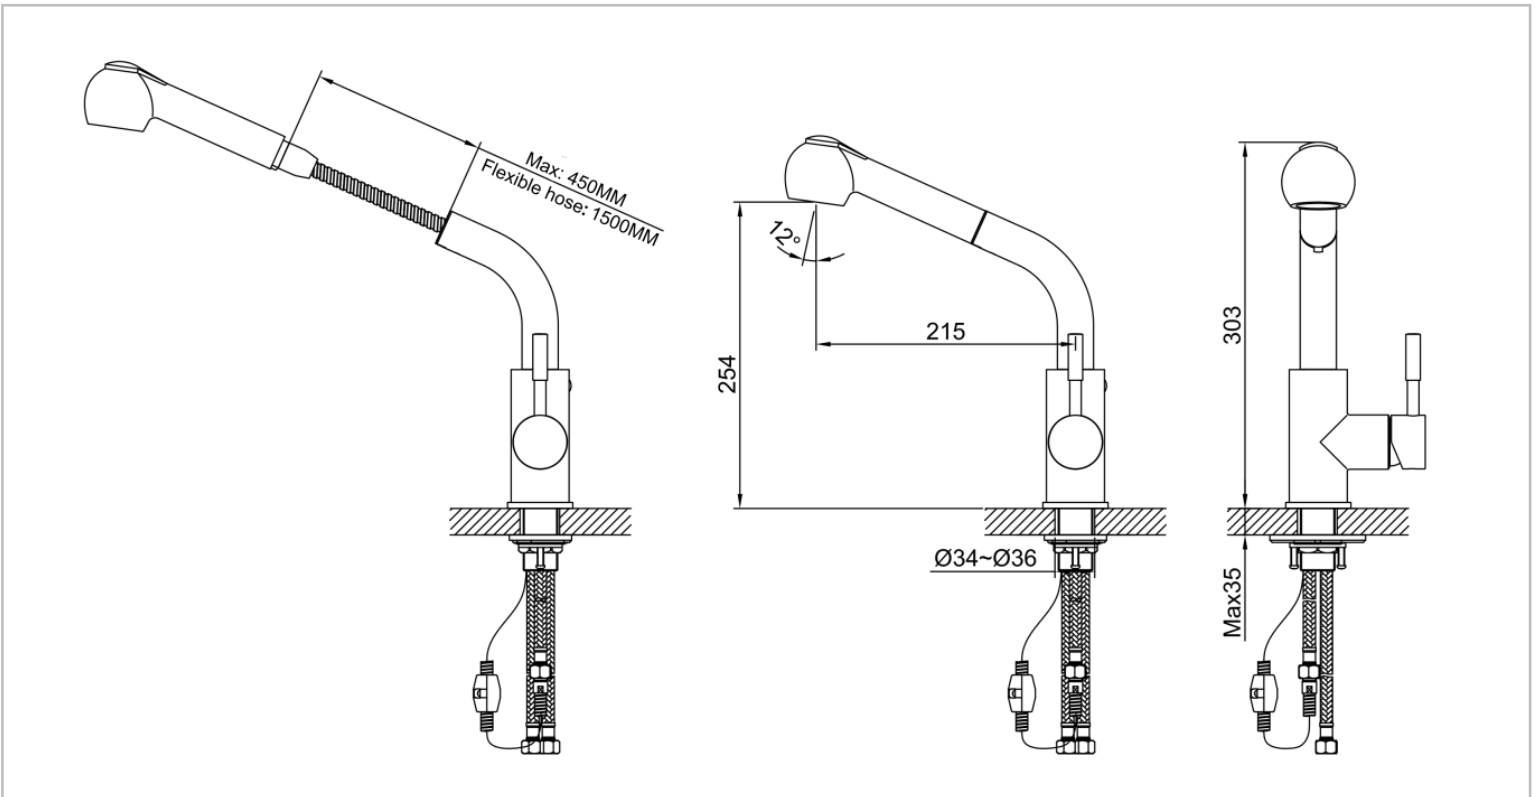

Brand : CAE, China
 Name : MASSA, Single lever sink mixer with low pull-out spout
 Item Code : 60.3040C

Color / Finish: Chrome Plated
 Dimensions : 294mm height
 215mm spout projection

Product info:

- Single lever sink mixer with low pull-out spout
- Normal spray
- flow rate: 10.7 lpm at 3 bars (45 psi)
- flow pressure: 0.3Mpa