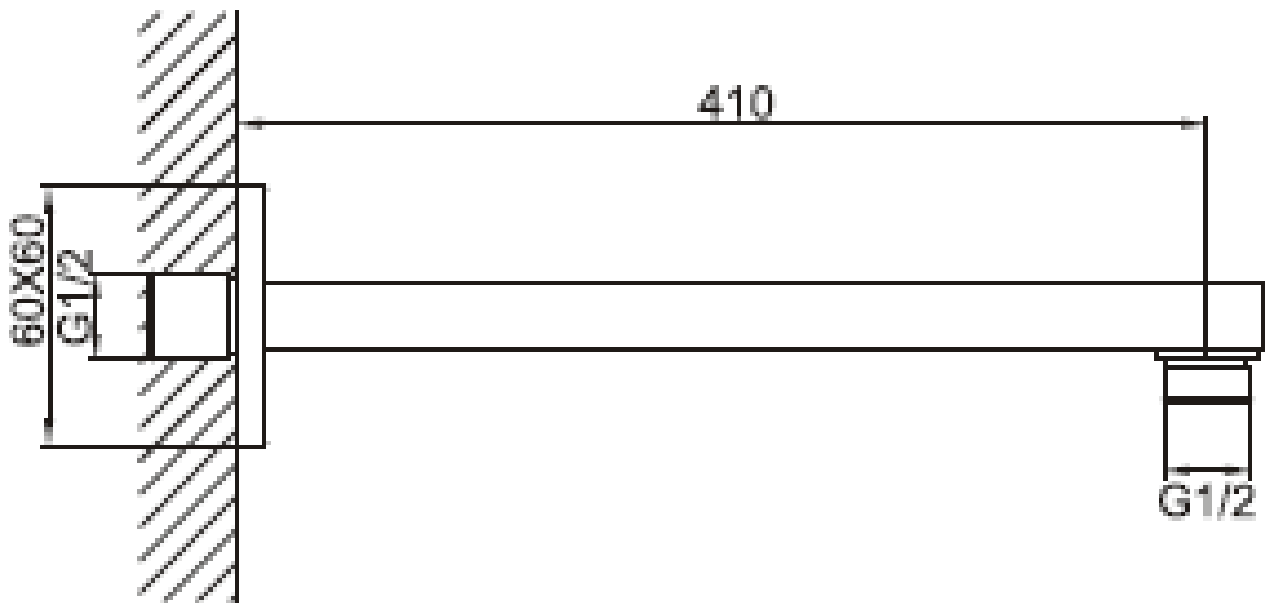

Brand : CAE, China
Name : Shower arm square
Item Code : 54.50401
Designer:
Color / Finish: Chrome Plated
Dimensions : 410 mm Spout Projection

Product info:

- Wall Shower arm, square

Flushing of pipe must be done before fittings are installed. Failure to do so voids the warranty.