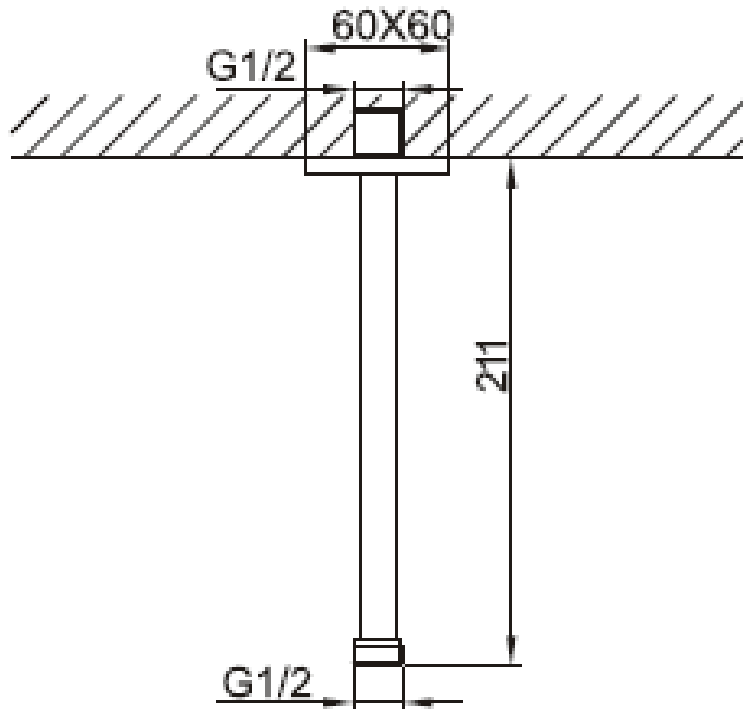

Brand : CAE, China
Name : Ceiling extension 10
Item Code : 54.50201
Designer:
Color / Finish: Chrome Plated
Dimensions : 60 x 60 x 211 mm

Product info:

- Ceiling extension for overhead shower square

Flushing of pipe must be done before fittings are installed. Failure to do so voids the warranty.