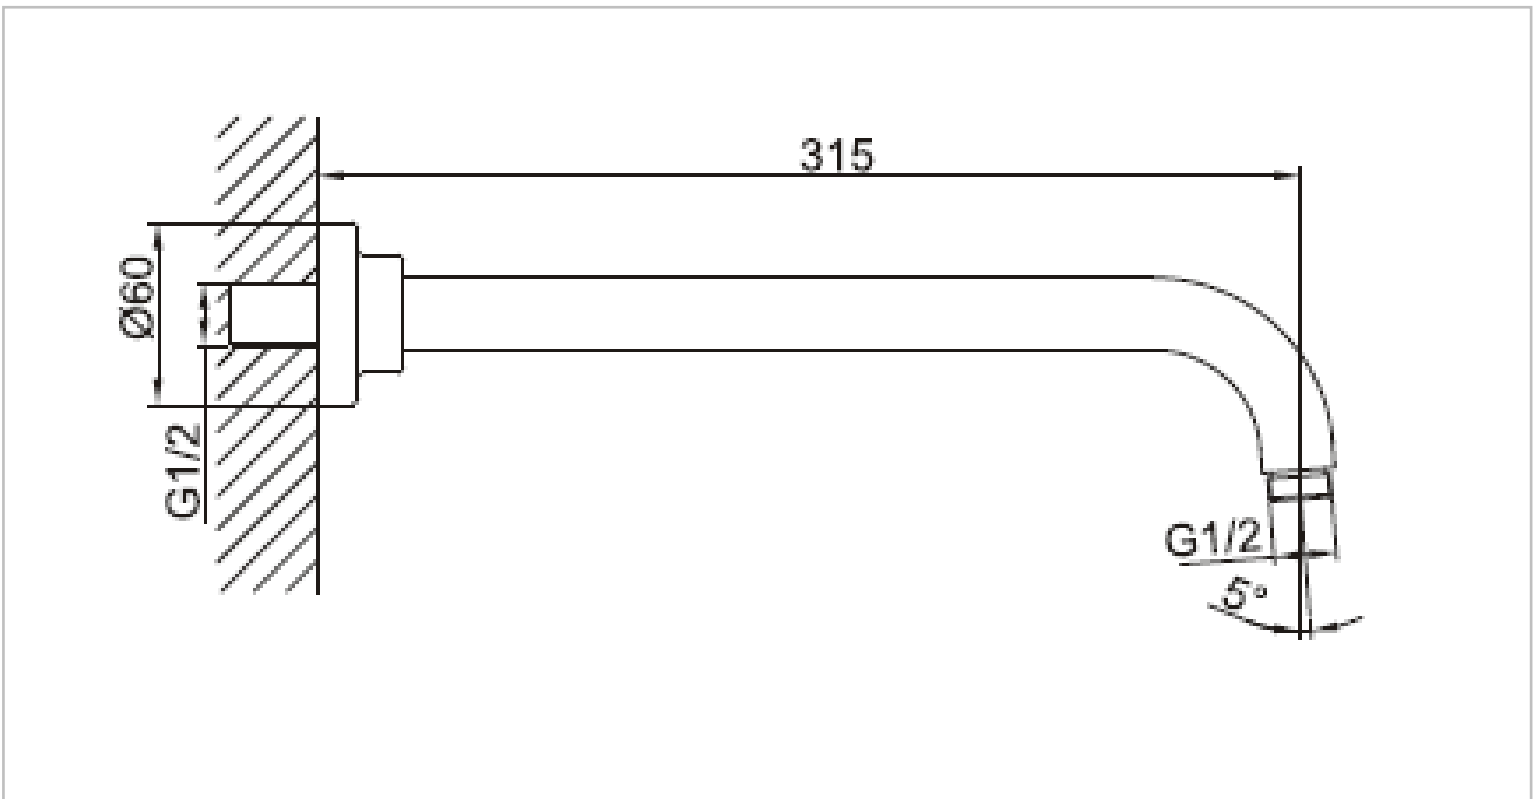

Brand : CAE, China
Name : Shower arm
Item Code : 54.12200
Designer:
Color / Finish: Chrome Plated
Dimensions : 315 mm Length

- Product info:
- Wall Shower arm
 - with extension

Flushing of pipe must be done before fittings are installed. Failure to do so voids the warranty.
Follow cleaning instructions and avoid using any harmful chemicals.
All information is for reference only. Installation shall always be based on the specs provided with actual delivered items.
For more info, visit www.sanitecph.com