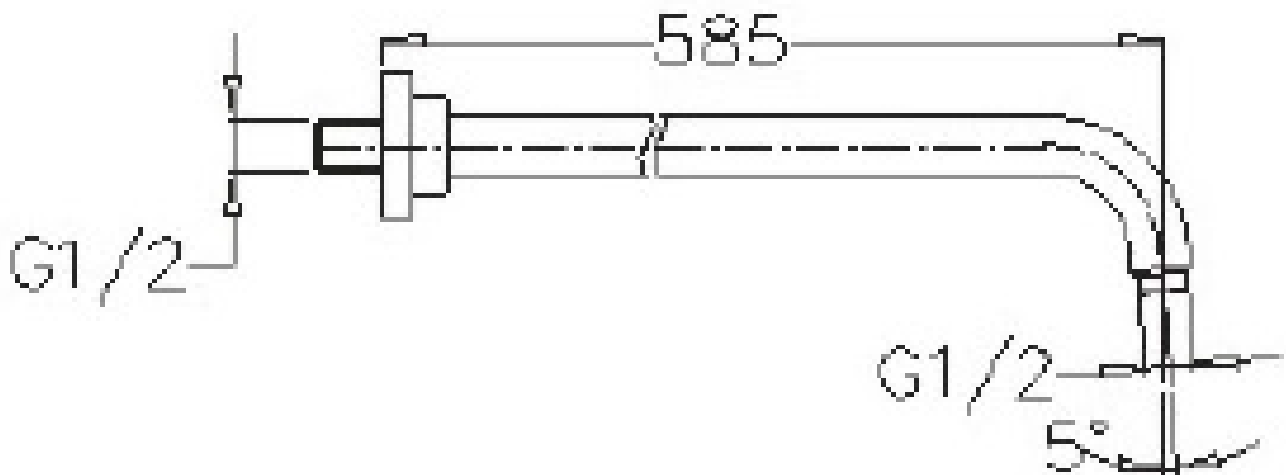

Brand : CAE, China
Name : Shower arm
Item Code : 54.07801
Designer:
Color / Finish: Chrome Plated
Dimensions : 585 mm Length

Product info:

- Wall Shower arm
- with escutcheon/cover plate

Flushing of pipe must be done before fittings are installed. Failure to do so voids the warranty.