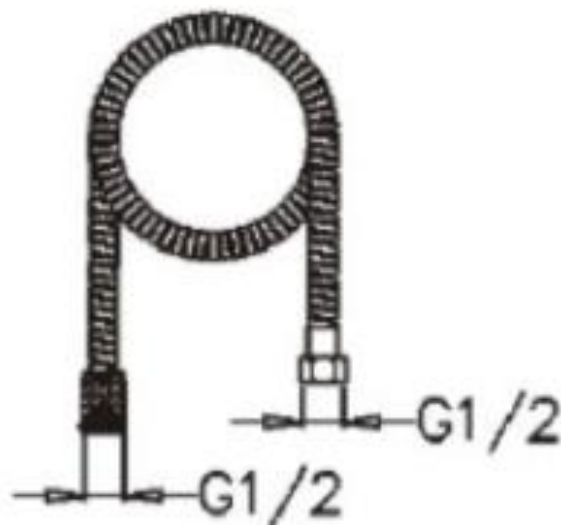

Brand : CAE, China
Name : Accessories
Item Code : 54.00201

Designer :
Color / Finish: Chrome plated
Dimensions :

- Product info:
- Shower Hose
 - Chrome plated

Flushing of pipe must be done before fittings are installed. Failure to do so voids the warranty.