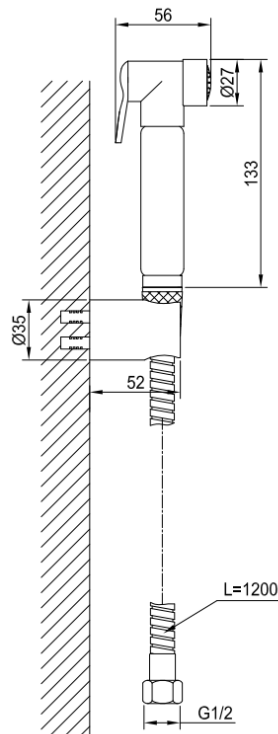

Brand : CAE, China
Name : Bidet hand spray set
Item Code : 53.96001
Designer :
Color / Finish: Chrome Plated
Dimensions : 56 x 133 mm

Product info:

- Bidet hand spray set with 1.20m Flexible hose and wall support.

For more info, visit www.sanitecph.com

Brand : CAE, China
Name : Bidet hand spray set brass body
Item Code : 53.96001
Designer :
Color / Finish:
Dimensions : 56 x 133 mm

Product info:

- Bidet hand spray set brass body