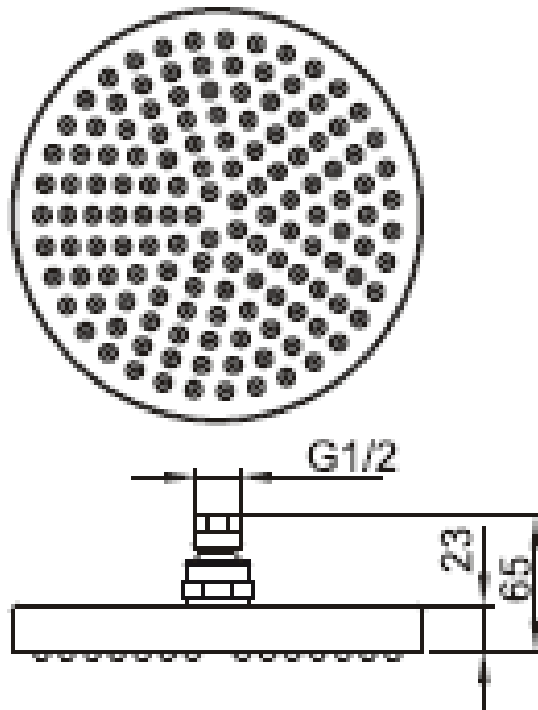

Flushing of pipe must be done before fittings are installed. Failure to do so voids the warranty.

Follow cleaning instructions and avoid using any harmful chemicals.

All information is for reference only. Installation shall always be based on the specs provided with actual delivered items.

For more info, visit www.sanitecph.com