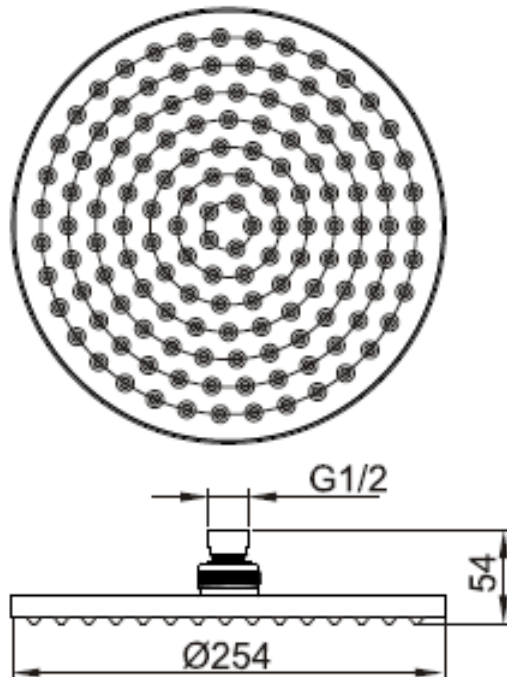

Brand : CAE, China
Name : Rain overhead shower 10
Item Code : 53.88201
Designer:
Color / Finish: Chrome Plated
Dimensions : $\varnothing 254$ mm

Product info:

- Rain overhead shower 10"

Add-ons:

- Shower arm or ceiling extension