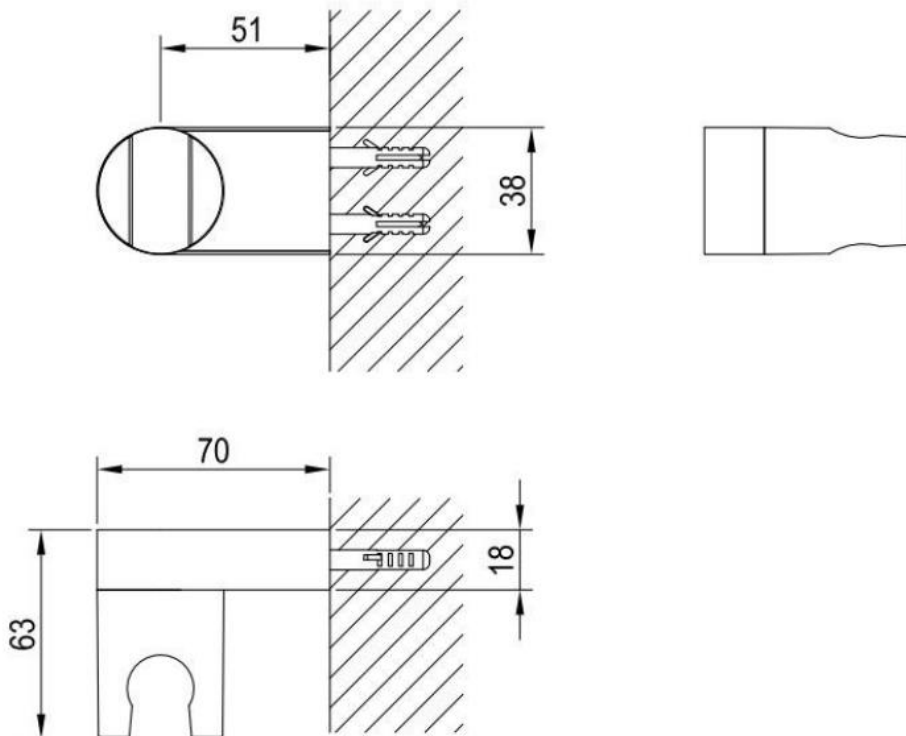

Brand : CAE, China
Name : Adjustable shower holder

Item Code : 53.87401

Color / Finish: Chrome Plated
Dimensions : 70 x 63 mm

Product info:

- Shower holder

Flushing of pipe must be done before fittings are installed. Failure to do so voids the warranty.