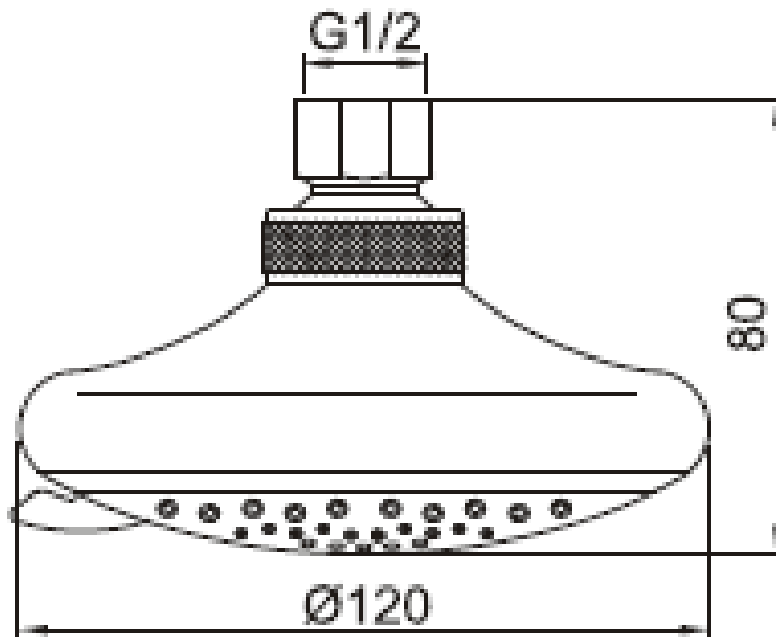

Brand : CAE, China
Name : 5-Jet overhead shower
Item Code : 53.85301
Designer:
Color / Finish: Chrome Plated
Dimensions : $\varnothing 120 \times 80$ mm

Product info:

- 5-jet overhead shower
- Cleaning Nozzles

Add-ons:

- Shower arm or ceiling extension

Flushing of pipe must be done before fittings are installed. Failure to do so voids the warranty.

Follow cleaning instructions and avoid using any harmful chemicals.