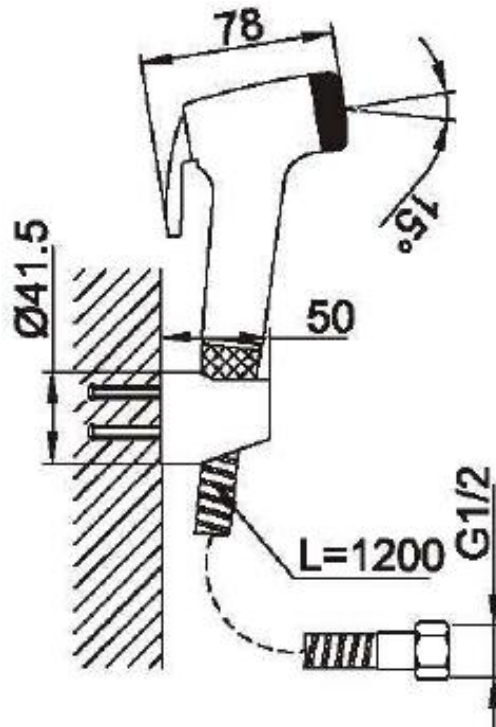

Brand : CAE, China
Name : Bidet hand spray set
Item Code : 53.79700
Designer:
Color / Finish: Chrome Plated
Dimensions : 78 mm Spout Projection

Product info:

- Bidet hand spray set
- With 1.20m flexible hose and wall support

Add-ons:

- wall angle stop ½" or connect adaptor

Flushing of pipe must be done before fittings are installed. Failure to do so voids the warranty.

Follow cleaning instructions and avoid using any harmful chemicals.