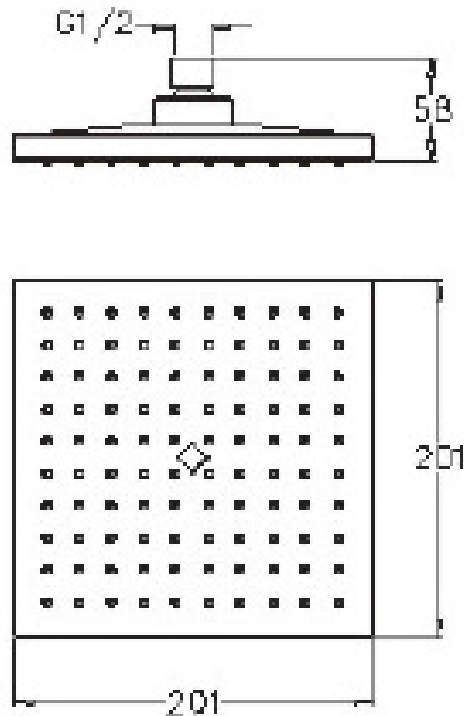

Brand : CAE, China
Name : Rain overhead shower square
Item Code : 53.74901
Designer:
Color / Finish: Chrome Plated
Dimensions : 201 x 201 mm

Product info:

- Rain overhead shower ½"

Add-ons:

- shower arm or ceiling extension

Flushing of pipe must be done before fittings are installed. Failure to do so voids the warranty.

Follow cleaning instructions and avoid using any harmful chemicals.

All information is for reference only. Installation shall always be based on the specs provided with actual delivered items.

For more info, visit www.sanitecph.com