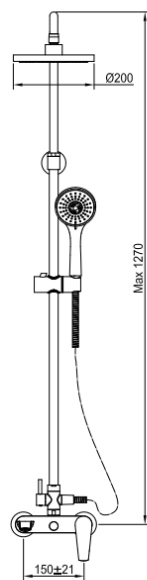

Brand : CAE, China
 Name : PESCARA shower pipe with overhead shower, hand shower and spout
 Item Code : 53.2311C

Color / Finish: Chrome Plated
 Dimensions : 1270 mm height

Product info:

- Shower pipe
- With overhead shower
- With hand shower and spout