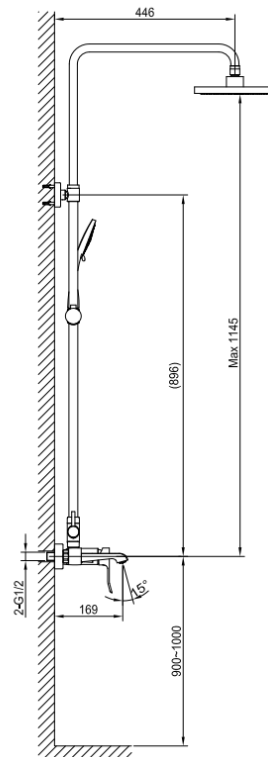

Brand : CAE, China
 Name : PESCARA shower pipe with overhead shower, hand shower and spout
 Item Code : 53.2311C

Color / Finish: Chrome Plated
 Dimensions : 1270 mm height

Product info:

- Shower pipe
- With overhead shower
- With hand shower and spout